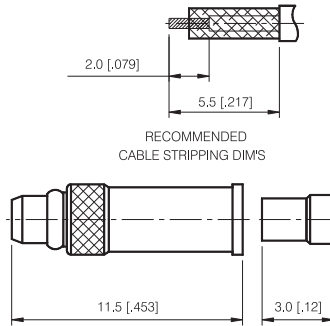

MMCX Series

CRIMP ATTACHMENTS FOR FLEXIBLE CABLE

STRAIGHT CRIMP PLUG

P/N	Cable Group	Impedance
108-M020	09	50
108-M021	10	50
108-M022	28	50
108-M023	33	50

RIGHT ANGLE CRIMP PLUG

P/N	Cable Group	Impedance
108-M030	09	50
108-M031	10	50
108-M032	28	50
108-M033	33	50

STRAIGHT CRIMP JACK

P/N	Cable Group	Impedance
108-F010	09	50
108-F011	10	50
108-F012	28	50
108-F013	33	50

MMCX Series

CRIMP ATTACHMENTS FOR FLEXIBLE CABLE

RIGHT ANGLE CRIMP PLUG

P/N	Cable Group	Impedance
108-M040	28	50
108-M041	34	50
108-M042	36	50

STRAIGHT CRIMP PLUG

P/N	Cable Group	Impedance
108-M050	28	50
108-M051	34	50
108-M052	36	50