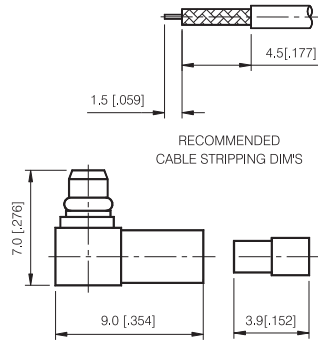

MMCX Series

CRIMP ATTACHMENTS FOR FLEXIBLE CABLE

STRAIGHT CRIMP PLUG

P/N	Cable Group	Impedance
108-M020	09	50
108-M021	10	50
108-M022	28	50
108-M023	33	50

RIGHT ANGLE CRIMP PLUG

P/N	Cable Group	Impedance
108-M030	09	50
108-M031	10	50
108-M032	28	50
108-M033	33	50

STRAIGHT CRIMP JACK

P/N	Cable Group	Impedance
108-F010	09	50
108-F011	10	50
108-F012	28	50
108-F013	33	50

MMCX Series

CRIMP ATTACHMENTS FOR FLEXIBLE CABLE

RIGHT ANGLE CRIMP PLUG

P/N	Cable Group	Impedance
108-M040	28	50
108-M041	34	50
108-M042	36	50

STRAIGHT CRIMP PLUG

P/N	Cable Group	Impedance
108-M050	28	50
108-M051	34	50
108-M052	36	50