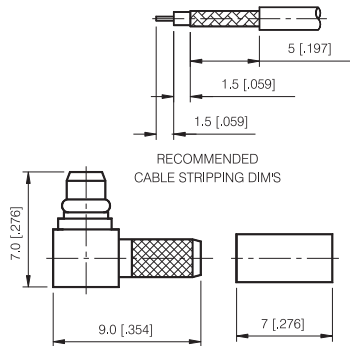

MMCX Series

CRIMP ATTACHMENTS FOR FLEXIBLE CABLE

STRAIGHT CRIMP PLUG

P/N	Cable Group	Impedance
108-M020	09	50
108-M021	10	50
108-M022	28	50
108-M023	33	50

RIGHT ANGLE CRIMP PLUG

P/N	Cable Group	Impedance
108-M030	09	50
108-M031	10	50
108-M032	28	50
108-M033	33	50

STRAIGHT CRIMP JACK

P/N	Cable Group	Impedance
108-F010	09	50
108-F011	10	50
108-F012	28	50
108-F013	33	50

MMCX Series

CRIMP ATTACHMENTS FOR FLEXIBLE CABLE

RIGHT ANGLE CRIMP PLUG

P/N	Cable Group	Impedance
108-M040	28	50
108-M041	34	50
108-M042	36	50

STRAIGHT CRIMP PLUG

P/N	Cable Group	Impedance
108-M050	28	50
108-M051	34	50
108-M052	36	50