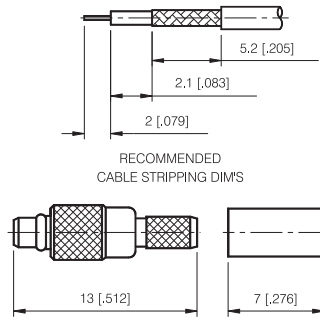

MMCX Series

CRIMP ATTACHMENTS FOR FLEXIBLE CABLE

STRAIGHT CRIMP PLUG

P/N	Cable Group	Impedance
108-M020	09	50
108-M021	10	50
108-M022	28	50
108-M023	33	50

RIGHT ANGLE CRIMP PLUG

P/N	Cable Group	Impedance
108-M030	09	50
108-M031	10	50
108-M032	28	50
108-M033	33	50

STRAIGHT CRIMP JACK

P/N	Cable Group	Impedance
108-F010	09	50
108-F011	10	50
108-F012	28	50
108-F013	33	50

MMCX Series

CRIMP ATTACHMENTS FOR FLEXIBLE CABLE

RIGHT ANGLE CRIMP PLUG

P/N	Cable Group	Impedance
108-M040	28	50
108-M041	34	50
108-M042	36	50

STRAIGHT CRIMP PLUG

P/N	Cable Group	Impedance
108-M050	28	50
108-M051	34	50
108-M052	36	50