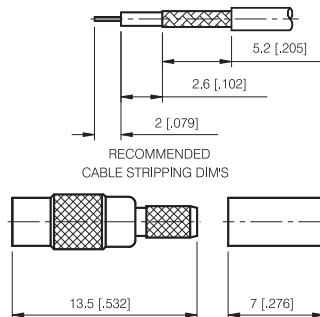

MMCX Series

CRIMP ATTACHMENTS FOR FLEXIBLE CABLE

STRAIGHT CRIMP PLUG

P/N	Cable Group	Impedance
108-M020	09	50
108-M021	10	50
108-M022	28	50
108-M023	33	50

RIGHT ANGLE CRIMP PLUG

P/N	Cable Group	Impedance
108-M030	09	50
108-M031	10	50
108-M032	28	50
108-M033	33	50

STRAIGHT CRIMP JACK

P/N	Cable Group	Impedance
108-F010	09	50
108-F011	10	50
108-F012	28	50
108-F013	33	50

MMCX Series

CRIMP ATTACHMENTS FOR FLEXIBLE CABLE

RIGHT ANGLE CRIMP PLUG

P/N	Cable Group	Impedance
108-M040	28	50
108-M041	34	50
108-M042	36	50

STRAIGHT CRIMP PLUG

P/N	Cable Group	Impedance
108-M050	28	50
108-M051	34	50
108-M052	36	50