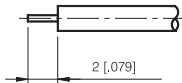

RECOMMENDED
CABLE STRIPPING DIM'S