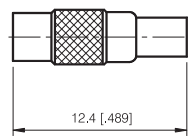

### STRAIGHT CABLE PLUG

P/N	Cable Group	Impedance
108-M110	25	50
108-M111	27	50

RECOMMENDED  
CABLE STRIPPING DIM'S

### RIGHT ANGLE CABLE PLUG

P/N	Cable Group	Impedance
108-M120	25	50
108-M121	27	50

RECOMMENDED  
CABLE STRIPPING DIM'S