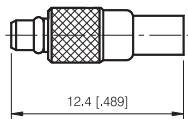

## DIRECT SOLDER FOR SEMI-RIGID CABLE

RECOMMENDED  
CABLE STRIPPING DIM'S

### STRAIGHT CABLE PLUG

P/N	Cable Group	Impedance
108-M110	25	50
108-M111	27	50

RECOMMENDED  
CABLE STRIPPING DIM'S