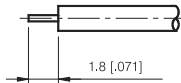

## DIRECT SOLDER FOR SEMI-RIGID CABLE

RECOMMENDED  
CABLE STRIPPING DIM'S

### STRAIGHT CABLE PLUG

P/N	Cable Group	Impedance
108-M110	25	50
108-M111	27	50

RECOMMENDED  
CABLE STRIPPING DIM'S