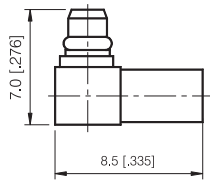

### STRAIGHT CABLE PLUG

P/N	Cable Group	Impedance
108-M110	25	50
108-M111	27	50

RECOMMENDED  
CABLE STRIPPING DIM'S