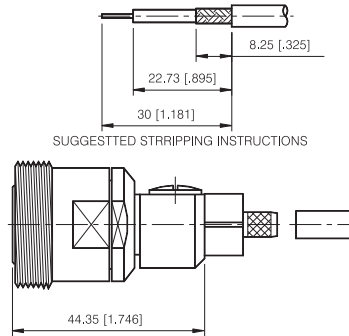

7/16 DIN Series

CRIMP ATTACHMENTS FOR FLEXIBLE CABLE

STRAIGHT CRIMP PLUG-FLEXIBLE CABLE

P/N	Cable Group	Impedance
116-M010	01	50
116-M011	13	50

STRAIGHT CRIMP JACK-FLEXIBLE CABLE

P/N	Cable Group	Impedance
116-F010	01	50
116-F011	13	50