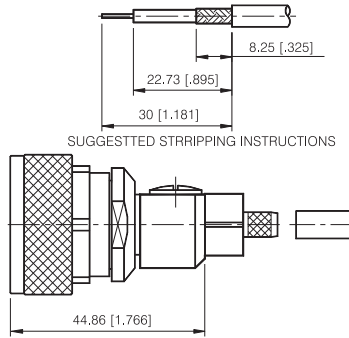

7/16 DIN Series

CRIMP ATTACHMENTS FOR FLEXIBLE CABLE

STRAIGHT CRIMP PLUG-FLEXIBLE CABLE

P/N	Cable Group	Impedance
116-M010	01	50
116-M011	13	50

STRAIGHT CRIMP JACK-FLEXIBLE CABLE

P/N	Cable Group	Impedance
116-F010	01	50
116-F011	13	50