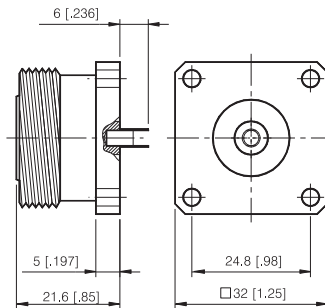

7/16 DIN Series

PANEL MOUNT RECEPTABLES

**PANEL MOUNT JACK RECEPTACLE-
4 HOLE SQUARE FLANGE**

P/N	Cable Group	Impedance
116-F410	N/A	50

**PANEL MOUNT JACK RECEPTACLE-
4 HOLE SQUARE FLANGE**

P/N	Cable Group	Impedance
116-F420	N/A	50

**PANEL MOUNT JACK RECEPTACLE-
4 HOLE SQUARE FLANGE**

P/N	Cable Group	Impedance
116-F422	N/A	50

**PANEL MOUNT JACK RECEPTACLE-
4 HOLE SQUARE FLANGE**

P/N	Cable Group	Impedance
116-F423	N/A	50

7/16 DIN Series

PANEL MOUNT RECEPTABLES

PANEL MOUNT JACK RECEPTACLE- 4 HOLE SQUARE FLANGE

P/N	Cable Group	Impedance
116-F440	N/A	50