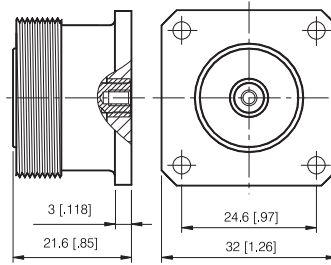

**PANEL MOUNT JACK RECEPTACLE-
4 HOLE SQUARE FLANGE**

P/N	Cable Group	Impedance
116-F422	N/A	50

**PANEL MOUNT JACK RECEPTACLE-
4 HOLE SQUARE FLANGE**

P/N	Cable Group	Impedance
116-F423	N/A	50

7/16 DIN Series

PANEL MOUNT RECEPTABLES

PANEL MOUNT JACK RECEPTACLE- 4 HOLE SQUARE FLANGE

P/N	Cable Group	Impedance
116-F440	N/A	50