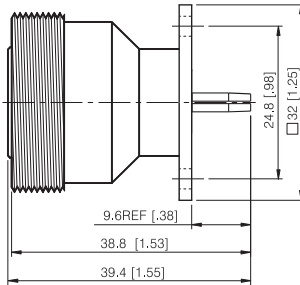

7/16 DIN Series

PANEL MOUNT RECEPTABLES

**PANEL MOUNT JACK RECEPTACLE-
4 HOLE SQUARE FLANGE**

P/N	Cable Group	Impedance
116-F410	N/A	50

**PANEL MOUNT JACK RECEPTACLE-
4 HOLE SQUARE FLANGE**

P/N	Cable Group	Impedance
116-F420	N/A	50

**PANEL MOUNT JACK RECEPTACLE-
4 HOLE SQUARE FLANGE**

P/N	Cable Group	Impedance
116-F422	N/A	50

**PANEL MOUNT JACK RECEPTACLE-
4 HOLE SQUARE FLANGE**

P/N	Cable Group	Impedance
116-F423	N/A	50

7/16 DIN Series

PANEL MOUNT RECEPTABLES

PANEL MOUNT JACK RECEPTACLE- 4 HOLE SQUARE FLANGE

P/N	Cable Group	Impedance
116-F440	N/A	50