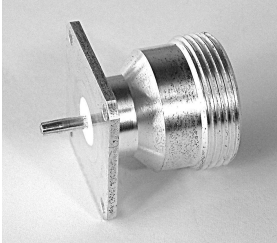

7/16 DIN Series

PANEL MOUNT RECEPTABLES

**PANEL MOUNT JACK RECEPTACLE-
4 HOLE SQUARE FLANGE**

P/N	Cable Group	Impedance
116-F410	N/A	50

**PANEL MOUNT JACK RECEPTACLE-
4 HOLE SQUARE FLANGE**

P/N	Cable Group	Impedance
116-F420	N/A	50

**PANEL MOUNT JACK RECEPTACLE-
4 HOLE SQUARE FLANGE**

P/N	Cable Group	Impedance
116-F422	N/A	50

**PANEL MOUNT JACK RECEPTACLE-
4 HOLE SQUARE FLANGE**

P/N	Cable Group	Impedance
116-F423	N/A	50

7/16 DIN Series

PANEL MOUNT RECEPTABLES

PANEL MOUNT JACK RECEPTACLE- 4 HOLE SQUARE FLANGE

P/N	Cable Group	Impedance
116-F440	N/A	50