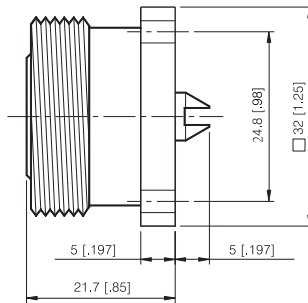

7/16 DIN Series

PANEL MOUNT RECEPTABLES

**PANEL MOUNT JACK RECEPTACLE-
4 HOLE SQUARE FLANGE**

P/N	Cable Group	Impedance
116-F410	N/A	50

**PANEL MOUNT JACK RECEPTACLE-
4 HOLE SQUARE FLANGE**

P/N	Cable Group	Impedance
116-F420	N/A	50

**PANEL MOUNT JACK RECEPTACLE-
4 HOLE SQUARE FLANGE**

P/N	Cable Group	Impedance
116-F422	N/A	50

**PANEL MOUNT JACK RECEPTACLE-
4 HOLE SQUARE FLANGE**

P/N	Cable Group	Impedance
116-F423	N/A	50

7/16 DIN Series

PANEL MOUNT RECEPTABLES

PANEL MOUNT JACK RECEPTACLE- 4 HOLE SQUARE FLANGE

P/N	Cable Group	Impedance
116-F440	N/A	50