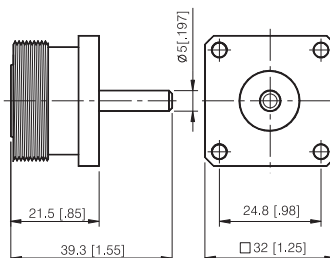

7/16 DIN Series

PANEL MOUNT RECEPTABLES

**PANEL MOUNT JACK RECEPTACLE-
4 HOLE SQUARE FLANGE**

P/N	Cable Group	Impedance
116-F410	N/A	50

**PANEL MOUNT JACK RECEPTACLE-
4 HOLE SQUARE FLANGE**

P/N	Cable Group	Impedance
116-F420	N/A	50

**PANEL MOUNT JACK RECEPTACLE-
4 HOLE SQUARE FLANGE**

P/N	Cable Group	Impedance
116-F422	N/A	50

**PANEL MOUNT JACK RECEPTACLE-
4 HOLE SQUARE FLANGE**

P/N	Cable Group	Impedance
116-F423	N/A	50

7/16 DIN Series

PANEL MOUNT RECEPTABLES

PANEL MOUNT JACK RECEPTACLE- 4 HOLE SQUARE FLANGE

P/N	Cable Group	Impedance
116-F440	N/A	50