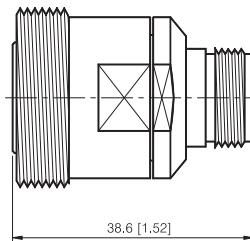

P/N	Cable Group	Impedance
110-A130	N/A	50

7/16 DIN JACK TO N PLUG ADAPTOR

P/N	Cable Group	Impedance
110-A140	N/A	50

7/16 DIN Series

IN-SERIES ADAPTOR

7/16 DIN PLUG TO N JACK ADAPTOR

P/N	Cable Group	Impedance
110-A540	N/A	50