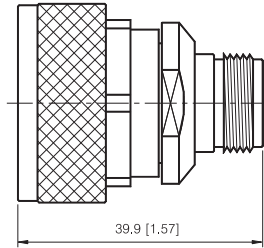

P/N	Cable Group	Impedance
110-A130	N/A	50

7/16 DIN JACK TO N PLUG ADAPTOR

P/N	Cable Group	Impedance
110-A140	N/A	50

7/16 DIN Series

IN-SERIES ADAPTOR

7/16 DIN PLUG TO N JACK ADAPTOR

P/N	Cable Group	Impedance
110-A540	N/A	50