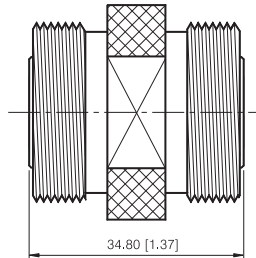

7/16 DIN Series

IN-SERIES ADAPTOR

7/16 DIN PLUG TO 7/16 DIN PLUG ADAPTOR

P/N	Cable Group	Impedance
116-A010	N/A	50

7/16 DIN JACK TO 7/16 DIN JACK ADAPTOR

P/N	Cable Group	Impedance
116-A310	N/A	50

7/16 DIN PLUG TO N PLUG ADAPTOR

P/N	Cable Group	Impedance
110-A130	N/A	50

7/16 DIN JACK TO N PLUG ADAPTOR

P/N	Cable Group	Impedance
110-A140	N/A	50

7/16 DIN Series

IN-SERIES ADAPTOR

7/16 DIN PLUG TO N JACK ADAPTOR

P/N	Cable Group	Impedance
110-A540	N/A	50

7/16 DIN JACK TO N JACK ADAPTOR

P/N	Cable Group	Impedance
110-A550	N/A	50