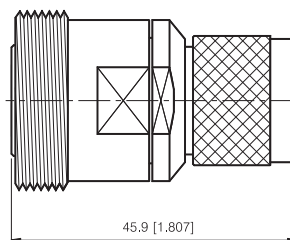

7/16 DIN Series

IN-SERIES ADAPTOR

7/16 DIN PLUG TO 7/16 DIN PLUG ADAPTOR

P/N	Cable Group	Impedance
116-A010	N/A	50

7/16 DIN JACK TO 7/16 DIN JACK ADAPTOR

P/N	Cable Group	Impedance
116-A310	N/A	50

7/16 DIN PLUG TO N PLUG ADAPTOR

P/N	Cable Group	Impedance
110-A130	N/A	50

7/16 DIN JACK TO N PLUG ADAPTOR

P/N	Cable Group	Impedance
110-A140	N/A	50

7/16 DIN Series

IN-SERIES ADAPTOR

7/16 DIN PLUG TO N JACK ADAPTOR

P/N	Cable Group	Impedance
110-A540	N/A	50

7/16 DIN JACK TO N JACK ADAPTOR

P/N	Cable Group	Impedance
110-A550	N/A	50