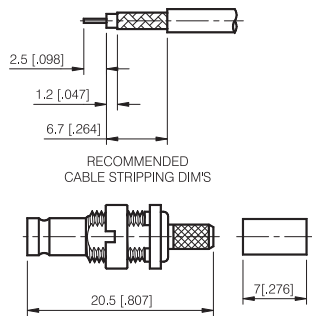

## CRIMP ATTACHMENTS FOR FLEXIBLE CABLE

### STRAIGHT CRIMP PLUG

P/N	Cable Group	Impedance
123-M010	09	50
123-M011	28	50

### STRAIGHT CRIMP PLUG

P/N	Cable Group	Impedance
123-M020	11	50