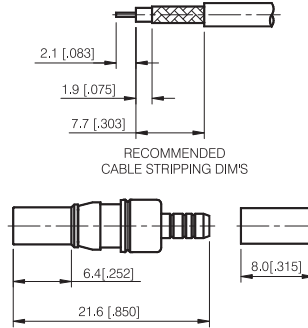

1.0/2.3 DIN CONNECTOR

CRIMP ATTACHMENTS FOR FLEXIBLE CABLE

STRAIGHT CRIMP JACK

P/N	Cable Group	Impedance
123-F030	11	75