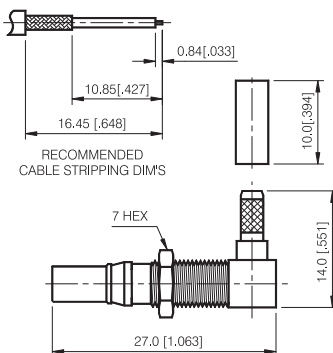

STRAIGHT ANGLE CRIMP JACK

P/N	Cable Group	Impedance
123-F020	11	75