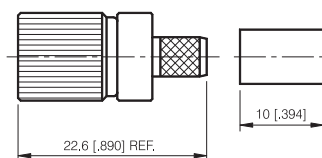

1.6/5.6 DIN CONNECTOR

CRIMP ATTACHMENTS FOR FLEXIBLE CABLE

STRAIGHT CRIMP PLUG

P/N	Cable Group	Impedance
118-M010	RG-179	75
118-M011	2.5C~3V	75
118-M012	3C~2V	75
118-M013	ST-212	75

RECOMMENDED
CABLE STRIPPING DIMS

STRAIGHT CRIMP PLUG

P/N	Cable Group	Impedance
118-M014	BT3002	75

RIGHT ANGLE CRIMP PLUG

P/N	Cable Group	Impedance
118-M020	RG-179	75
118-M021	2.5C~3V	75
118-M022	3C~2V	75
118-M023	ST-212	75
118-M024	BT3002	75

STRAIGHT CRIMP JACK

P/N	Cable Group	Impedance
118-F010	RG-179	75
118-F011	2.5C~3V	75
118-F012	3C~2V	75
118-F013	ST-212	75

1.6/5.6 DIN CONNECTOR

CRIMP ATTACHMENTS FOR FLEXIBLE CABLE

RIGHT ANGLE JACK CRIMP

P/N	Cable Group	Impedance
118-F014	11	75
	37	75
	40	75
	42	75
	43	75