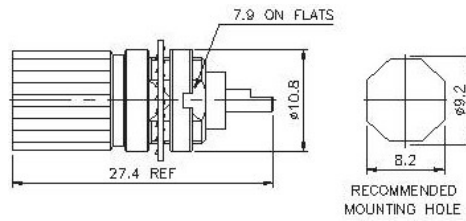

STRAIGHT CRIMP JACK

P/N	Cable Group	Impedance
118-F010	RG-179	75
118-F011	2.5C~3V	75
118-F012	3C~2V	75
118-F013	ST-212	75

1.6/5.6 DIN CONNECTOR

CRIMP ATTACHMENTS FOR FLEXIBLE CABLE

RIGHT ANGLE JACK CRIMP

P/N	Cable Group	Impedance
118-F014	11	75
	37	75
	40	75
	42	75
	43	75