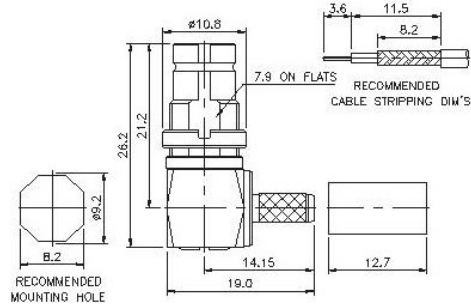

STRAIGHT CRIMP PLUG

P/N	Cable Group	Impedance
118-M014	BT3002	75

RIGHT ANGLE CRIMP PLUG

P/N	Cable Group	Impedance
118-M020	RG-179	75
118-M021	2.5C~3V	75
118-M022	3C~2V	75
118-M023	ST-212	75
118-M024	BT3002	75

STRAIGHT CRIMP JACK

P/N	Cable Group	Impedance
118-F010	RG-179	75
118-F011	2.5C~3V	75
118-F012	3C~2V	75
118-F013	ST-212	75

1.6/5.6 DIN CONNECTOR

CRIMP ATTACHMENTS FOR FLEXIBLE CABLE

RIGHT ANGLE JACK CRIMP

P/N	Cable Group	Impedance
118-F014	11	75
	37	75
	40	75
	42	75
	43	75

STRAIGHT PLUG BULKHEAD

P/N	Cable Group	Impedance
118-M015	N/A	75