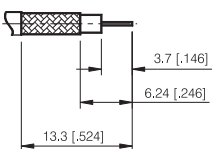

1.6/5.6 DIN CONNECTOR

CRIMP ATTACHMENTS FOR FLEXIBLE CABLE

STRAIGHT CRIMP PLUG

P/N	Cable Group	Impedance
118-M010	RG-179	75
118-M011	2.5C~3V	75
118-M012	3C~2V	75
118-M013	ST-212	75

RECOMMENDED
CABLE STRIPPING DIMS

STRAIGHT CRIMP PLUG

P/N	Cable Group	Impedance
118-M014	BT3002	75

RIGHT ANGLE CRIMP PLUG

P/N	Cable Group	Impedance
118-M020	RG-179	75
118-M021	2.5C~3V	75
118-M022	3C~2V	75
118-M023	ST-212	75
118-M024	BT3002	75

STRAIGHT CRIMP JACK

P/N	Cable Group	Impedance
118-F010	RG-179	75
118-F011	2.5C~3V	75
118-F012	3C~2V	75
118-F013	ST-212	75

1.6/5.6 DIN CONNECTOR

CRIMP ATTACHMENTS FOR FLEXIBLE CABLE

RIGHT ANGLE JACK CRIMP

P/N	Cable Group	Impedance
118-F014	11	75
	37	75
	40	75
	42	75
	43	75

STRAIGHT PLUG BULKHEAD

P/N	Cable Group	Impedance
118-M015	N/A	75