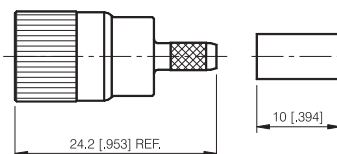

1.6/5.6 DIN CONNECTOR

CRIMP ATTACHMENTS FOR FLEXIBLE CABLE

STRAIGHT CRIMP PLUG

P/N	Cable Group	Impedance
118-M010	RG-179	75
118-M011	2.5C~3V	75
118-M012	3C~2V	75
118-M013	ST-212	75

RECOMMENDED
CABLE STRIPPING DIMS