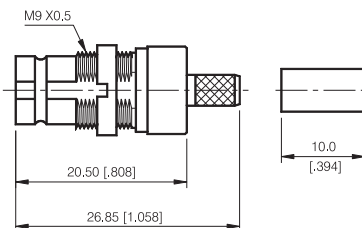

1.6/5.6 DIN CONNECTOR

CRIMP ATTACHMENTS FOR FLEXIBLE CABLE

STRAIGHT CRIMP PLUG

P/N	Cable Group	Impedance
118-M010	RG-179	75
118-M011	2.5C~3V	75
118-M012	3C~2V	75
118-M013	ST-212	75

RECOMMENDED
CABLE STRIPPING DIMS

STRAIGHT CRIMP PLUG

P/N	Cable Group	Impedance
118-M014	BT3002	75

RIGHT ANGLE CRIMP PLUG

P/N	Cable Group	Impedance
118-M020	RG-179	75
118-M021	2.5C~3V	75
118-M022	3C~2V	75
118-M023	ST-212	75
118-M024	BT3002	75

STRAIGHT CRIMP JACK

P/N	Cable Group	Impedance
118-F010	RG-179	75
118-F011	2.5C~3V	75
118-F012	3C~2V	75
118-F013	ST-212	75

1.6/5.6 DIN CONNECTOR

CRIMP ATTACHMENTS FOR FLEXIBLE CABLE

RIGHT ANGLE JACK CRIMP

P/N	Cable Group	Impedance
118-F014	11	75
	37	75
	40	75
	42	75
	43	75

STRAIGHT PLUG BULKHEAD

P/N	Cable Group	Impedance
118-M015	N/A	75