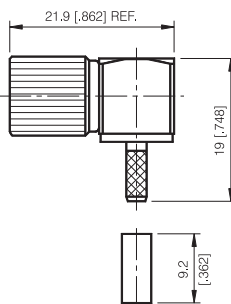

1.6/5.6 DIN CONNECTOR

CRIMP ATTACHMENTS FOR FLEXIBLE CABLE

STRAIGHT CRIMP PLUG

P/N	Cable Group	Impedance
118-M010	RG-179	75
118-M011	2.5C~3V	75
118-M012	3C~2V	75
118-M013	ST-212	75

RECOMMENDED
CABLE STRIPPING DIMS

STRAIGHT CRIMP PLUG

P/N	Cable Group	Impedance
118-M014	BT3002	75

RIGHT ANGLE CRIMP PLUG

P/N	Cable Group	Impedance
118-M020	RG-179	75
118-M021	2.5C~3V	75
118-M022	3C~2V	75
118-M023	ST-212	75
118-M024	BT3002	75

STRAIGHT CRIMP JACK

P/N	Cable Group	Impedance
118-F010	RG-179	75
118-F011	2.5C~3V	75
118-F012	3C~2V	75
118-F013	ST-212	75

1.6/5.6 DIN CONNECTOR

CRIMP ATTACHMENTS FOR FLEXIBLE CABLE

RIGHT ANGLE JACK CRIMP

P/N	Cable Group	Impedance
118-F014	11	75
	37	75
	40	75
	42	75
	43	75

STRAIGHT PLUG BULKHEAD

P/N	Cable Group	Impedance
118-M015	N/A	75