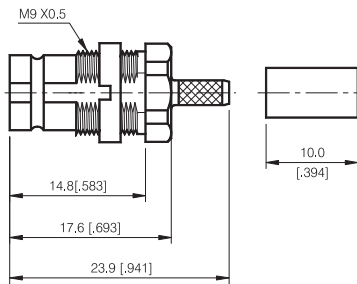

1.6/5.6 DIN CONNECTOR

CRIMP ATTACHMENTS FOR FLEXIBLE CABLE

STRAIGHT CRIMP JACK

P/N	Cable Group	Impedance
118-F020	2mm	75

STRAIGHT CRIMP JACK

P/N	Cable Group	Impedance
118-F021	BT3002	75