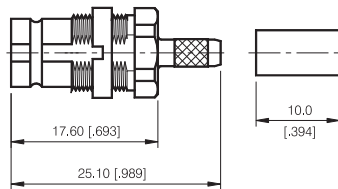

1.6/5.6 DIN CONNECTOR

CRIMP ATTACHMENTS FOR FLEXIBLE CABLE

STRAIGHT CRIMP JACK

P/N	Cable Group	Impedance
118-F020	2mm	75

STRAIGHT CRIMP JACK

P/N	Cable Group	Impedance
118-F021	BT3002	75