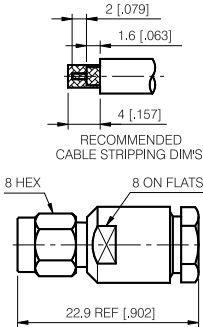

SMA Series

CLAMP ATTACHMENT FOR FLEXIBLE CABLE

STRAIGHT CLAMP PLUG-STANDARD CABLE

P/N	Cable Group	Impedance
101-M210	01	50

STRAIGHT CLAMP PLUG-MINIATURE CABLE

P/N	Cable Group	Impedance
101-M211	09	50