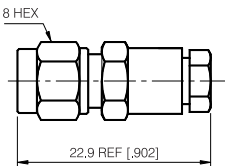

SMA Series

CLAMP ATTACHMENT FOR FLEXIBLE CABLE

STRAIGHT CLAMP PLUG-STANDARD CABLE

P/N	Cable Group	Impedance
101-M210	01	50

STRAIGHT CLAMP PLUG-MINIATURE CABLE

P/N	Cable Group	Impedance
101-M211	09	50