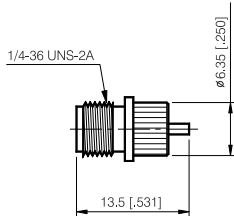

### STRAIGHT JACK RECEPTACLE-PRESSFIT

P/N	Cable Group	Impedance
101-F540	N/A	50