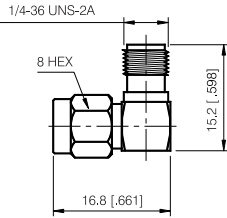

SMA Series

RIGHT ANGLE ADAPTOR

PLUG TO PLUG-RIGHT ANGLE

P/N	Cable Group	Impedance
101-R030	N/A	50

PLUG TO JACK-RIGHT ANGLE

P/N	Cable Group	Impedance
101-R040	N/A	50