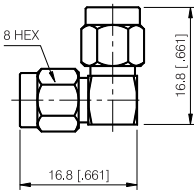

SMA Series

RIGHT ANGLE ADAPTOR

PLUG TO PLUG-RIGHT ANGLE

P/N	Cable Group	Impedance
101-R030	N/A	50

PLUG TO JACK-RIGHT ANGLE

P/N	Cable Group	Impedance
101-R040	N/A	50