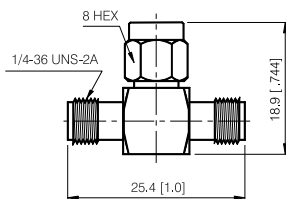

### JACK TO PLUG TO JACK "T" ADAPTER

P/N	Cable Group	Impedance
101-T020	N/A	50