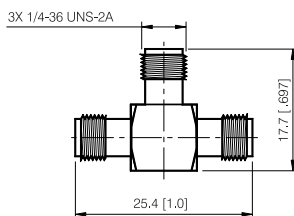

### JACK TO JACK TO JACK "T" ADAPTER

P/N	Cable Group	Impedance
101-T010	N/A	50

### JACK TO PLUG TO JACK "T" ADAPTER

P/N	Cable Group	Impedance
101-T020	N/A	50