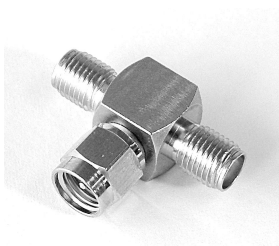

## TEE ADAPTOR

### JACK TO JACK TO JACK "T" ADAPTER

P/N	Cable Group	Impedance
101-T010	N/A	50

### JACK TO PLUG TO JACK "T" ADAPTER

P/N	Cable Group	Impedance
101-T020	N/A	50