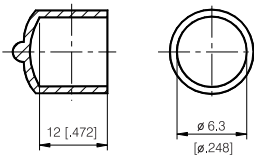

### CAP WITH CHAIN FOR JACK

P/N	Cable Group	Impedance
101-M910	N/A	50