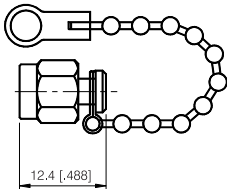

### CAP WITH CHAIN FOR JACK

P/N	Cable Group	Impedance
101-M910	N/A	50