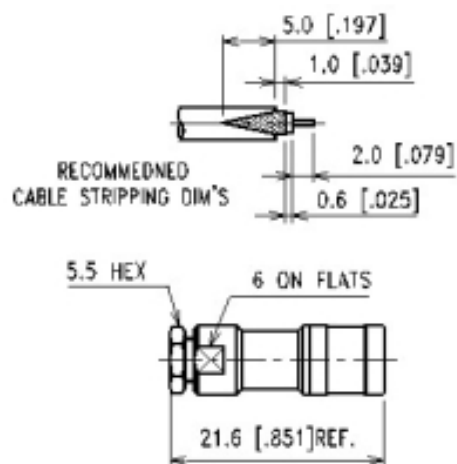

SMB Series

CLAMP TERMINATIONS FOR FLEXIBLE CABLE

STRAIGHT CLAMP PLUG-MINIATURE CABLE

P/N	Cable Group	Impedance
103-M210	174/188A/316 /B7805A	50