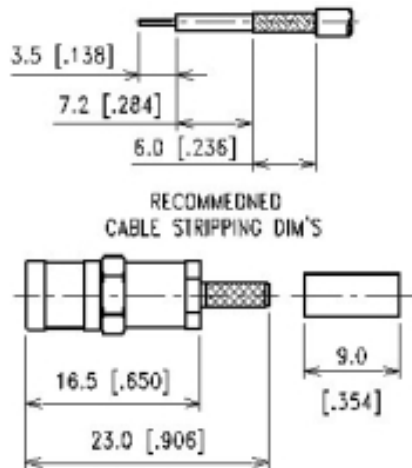

SMB Series

CRIMP ATTACHMENTS FOR FLEXIBLE CABLE

BULKHEAD FEEDTHROUGH CRIMP JACK

P/N	Cable Group	Impedance
103-F010	174/188A/316/B7 805A	50
103-F011	178/196 50	50

STRAIGHT CRIMP JACK

P/N	Cable Group	Impedance
103-F020	174/188A/316/B7 805A	50

RIGHT ANGLE CRIMP JACK

P/N	Cable Group	Impedance
103-F030	174/188A/316/B7 805A	50
103-F031	178/196	

SMB Series

CRIMP ATTACHMENTS FOR FLEXIBLE CABLE

BULKHEAD FEEDTHROUGH CRIMP JACK

P/N	Cable Group	Impedance
103-F040	174/188A/316/B7 805A	50

RIGHT ANGLE CRIMP PLUG-FLEXIBLE CABLE

P/N	Cable Group	Impedance
103-M010	58/58A/58C/141/3 03/LMR195/B780 6A	50
103-M011	55/142/223/400	50

STRAIGHT CRIMP PLUG

P/N	Cable Group	Impedance
103-M040	174/188A/316/B7 805A	50
103-M041	178/196	50

SMB Series

CRIMP ATTACHMENTS FOR FLEXIBLE CABLE

RECOMMENDED
CABLE STRIPPING DIM'S

STRAIGHT CRIMP PLUG

P/N	Cable Group	Impedance
103-M051	174/188A/316/B7 805A	50

RECOMMENDED
CABLE STRIPPING DIM'S

STRAIGHT CRIMP PLUG