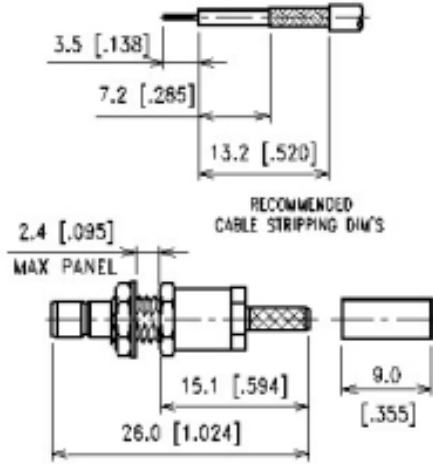

SMB Series

CRIMP ATTACHMENTS FOR FLEXIBLE CABLE

BULKHEAD FEEDTHROUGH CRIMP JACK

P/N	Cable Group	Impedance
103-F010	174/188A/316/B7 805A	50
103-F011	178/196 50	50

STRAIGHT CRIMP JACK

P/N	Cable Group	Impedance
103-F020	174/188A/316/B7 805A	50

RIGHT ANGLE CRIMP JACK

P/N	Cable Group	Impedance
103-F030	174/188A/316/B7 805A	50
103-F031	178/196	

SMB Series

CRIMP ATTACHMENTS FOR FLEXIBLE CABLE

BULKHEAD FEEDTHROUGH CRIMP JACK

P/N	Cable Group	Impedance
103-F040	174/188A/316/B7 805A	50

RIGHT ANGLE CRIMP PLUG-FLEXIBLE CABLE

P/N	Cable Group	Impedance
103-M010	58/58A/58C/141/3 03/LMR195/B780 6A	50
103-M011	55/142/223/400	50

STRAIGHT CRIMP PLUG

P/N	Cable Group	Impedance
103-M040	174/188A/316/B7 805A	50
103-M041	178/196	50

SMB Series

CRIMP ATTACHMENTS FOR FLEXIBLE CABLE

RECOMMENDED
CABLE STRIPPING DIM'S

STRAIGHT CRIMP PLUG

P/N	Cable Group	Impedance
103-M051	174/188A/316/B7 805A	50

RECOMMENDED
CABLE STRIPPING DIM'S

STRAIGHT CRIMP PLUG