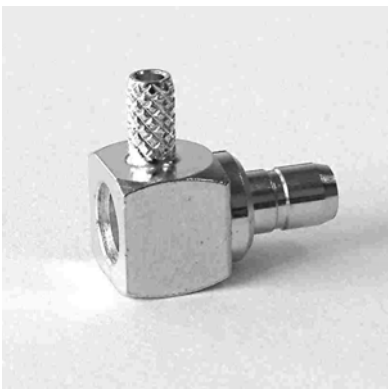

SMB Series

CRIMP ATTACHMENTS FOR FLEXIBLE CABLE

BULKHEAD FEEDTHROUGH CRIMP JACK

P/N	Cable Group	Impedance
103-F010	174/188A/316/B7 805A	50
103-F011	178/196 50	50

STRAIGHT CRIMP JACK

P/N	Cable Group	Impedance
103-F020	174/188A/316/B7 805A	50

RIGHT ANGLE CRIMP JACK

P/N	Cable Group	Impedance
103-F030	174/188A/316/B7 805A	50
103-F031	178/196	

SMB Series

CRIMP ATTACHMENTS FOR FLEXIBLE CABLE

BULKHEAD FEEDTHROUGH CRIMP JACK

P/N	Cable Group	Impedance
103-F040	174/188A/316/B7 805A	50

RIGHT ANGLE CRIMP PLUG-FLEXIBLE CABLE

P/N	Cable Group	Impedance
103-M010	58/58A/58C/141/3 03/LMR195/B780 6A	50
103-M011	55/142/223/400	50

STRAIGHT CRIMP PLUG

P/N	Cable Group	Impedance
103-M040	174/188A/316/B7 805A	50
103-M041	178/196	50

SMB Series

CRIMP ATTACHMENTS FOR FLEXIBLE CABLE

RECOMMENDED
CABLE STRIPPING DIM'S

STRAIGHT CRIMP PLUG

P/N	Cable Group	Impedance
103-M051	174/188A/316/B7 805A	50

RECOMMENDED
CABLE STRIPPING DIM'S

STRAIGHT CRIMP PLUG