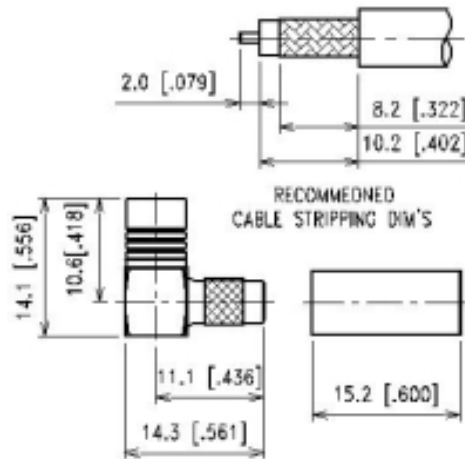

SMB Series

CRIMP ATTACHMENTS FOR FLEXIBLE CABLE

BULKHEAD FEEDTHROUGH CRIMP JACK

P/N	Cable Group	Impedance
103-F010	174/188A/316/B7 805A	50
103-F011	178/196 50	50

STRAIGHT CRIMP JACK

P/N	Cable Group	Impedance
103-F020	174/188A/316/B7 805A	50

RIGHT ANGLE CRIMP JACK

P/N	Cable Group	Impedance
103-F030	174/188A/316/B7 805A	50
103-F031	178/196	

SMB Series

CRIMP ATTACHMENTS FOR FLEXIBLE CABLE

BULKHEAD FEEDTHROUGH CRIMP JACK

P/N	Cable Group	Impedance
103-F040	174/188A/316/B7 805A	50

RIGHT ANGLE CRIMP PLUG-FLEXIBLE CABLE

P/N	Cable Group	Impedance
103-M010	58/58A/58C/141/3 03/LMR195/B780 6A	50
103-M011	55/142/223/400	50

STRAIGHT CRIMP PLUG

P/N	Cable Group	Impedance
103-M040	174/188A/316/B7 805A	50
103-M041	178/196	50

SMB Series

CRIMP ATTACHMENTS FOR FLEXIBLE CABLE

RECOMMENDED
CABLE STRIPPING DIM'S

STRAIGHT CRIMP PLUG

P/N	Cable Group	Impedance
103-M051	174/188A/316/B7 805A	50

RECOMMENDED
CABLE STRIPPING DIM'S

STRAIGHT CRIMP PLUG