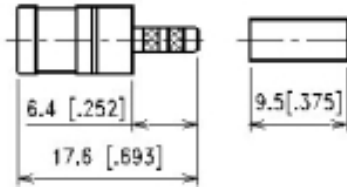

STRAIGHT CRIMP PLUG

P/N	Cable Group	Impedance
103-M051	174/188A/316/B7 805A	50