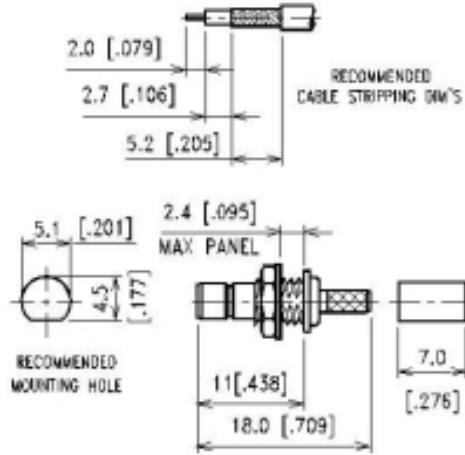

SMB Series

CRIMP ATTACHMENTS FOR FLEXIBLE CABLE

BULKHEAD FEEDTHROUGH CRIMP JACK

P/N	Cable Group	Impedance
103-F010	174/188A/316/B7 805A	50
103-F011	178/196 50	50

STRAIGHT CRIMP JACK

P/N	Cable Group	Impedance
103-F020	174/188A/316/B7 805A	50

RIGHT ANGLE CRIMP JACK

P/N	Cable Group	Impedance
103-F030	174/188A/316/B7 805A	50
103-F031	178/196	

SMB Series

CRIMP ATTACHMENTS FOR FLEXIBLE CABLE

BULKHEAD FEEDTHROUGH CRIMP JACK

P/N	Cable Group	Impedance
103-F040	174/188A/316/B7 805A	50

RIGHT ANGLE CRIMP PLUG-FLEXIBLE CABLE

P/N	Cable Group	Impedance
103-M010	58/58A/58C/141/3 03/LMR195/B780 6A	50
103-M011	55/142/223/400	50

STRAIGHT CRIMP PLUG

P/N	Cable Group	Impedance
103-M040	174/188A/316/B7 805A	50
103-M041	178/196	50