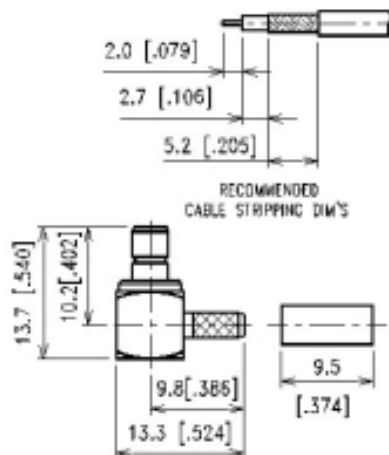

SMB Series

CRIMP ATTACHMENTS FOR FLEXIBLE CABLE

BULKHEAD FEEDTHROUGH CRIMP JACK

P/N	Cable Group	Impedance
103-F010	174/188A/316/B7 805A	50
103-F011	178/196 50	50

STRAIGHT CRIMP JACK

P/N	Cable Group	Impedance
103-F020	174/188A/316/B7 805A	50

RIGHT ANGLE CRIMP JACK

P/N	Cable Group	Impedance
103-F030	174/188A/316/B7 805A	50
103-F031	178/196	

SMB Series

CRIMP ATTACHMENTS FOR FLEXIBLE CABLE

BULKHEAD FEEDTHROUGH CRIMP JACK

P/N	Cable Group	Impedance
103-F040	174/188A/316/B7 805A	50

RIGHT ANGLE CRIMP PLUG-FLEXIBLE CABLE

P/N	Cable Group	Impedance
103-M010	58/58A/58C/141/3 03/LMR195/B780 6A	50
103-M011	55/142/223/400	50

STRAIGHT CRIMP PLUG

P/N	Cable Group	Impedance
103-M040	174/188A/316/B7 805A	50
103-M041	178/196	50

SMB Series

CRIMP ATTACHMENTS FOR FLEXIBLE CABLE

RECOMMENDED
CABLE STRIPPING DIM'S

STRAIGHT CRIMP PLUG

P/N	Cable Group	Impedance
103-M051	174/188A/316/B7 805A	50

RECOMMENDED
CABLE STRIPPING DIM'S

STRAIGHT CRIMP PLUG