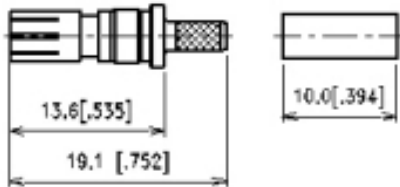

RIGHT ANGLE CRIMP PLUG-FLEXIBLE CABLE

P/N	Cable Group	Impedance
103-M010	58/58A/58C/141/3 03/LMR195/B780 6A	50
103-M011	55/142/223/400	50

STRAIGHT CRIMP PLUG

P/N	Cable Group	Impedance
103-M040	174/188A/316/B7 805A	50
103-M041	178/196	50

SMB Series

CRIMP ATTACHMENTS FOR FLEXIBLE CABLE

RECOMMENDED
CABLE STRIPPING DIM'S

STRAIGHT CRIMP PLUG

P/N	Cable Group	Impedance
103-M051	174/188A/316/B7 805A	50

RECOMMENDED
CABLE STRIPPING DIM'S

STRAIGHT CRIMP PLUG