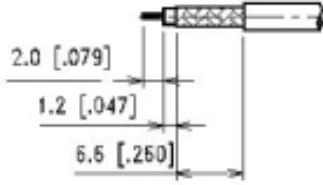

RIGHT ANGLE CRIMP PLUG-FLEXIBLE CABLE

P/N	Cable Group	Impedance
103-M010	58/58A/58C/141/3 03/LMR195/B780 6A	50
103-M011	55/142/223/400	50

STRAIGHT CRIMP PLUG

P/N	Cable Group	Impedance
103-M040	174/188A/316/B7 805A	50
103-M041	178/196	50

SMB Series

CRIMP ATTACHMENTS FOR FLEXIBLE CABLE

RECOMMENDED
CABLE STRIPPING DIM'S

STRAIGHT CRIMP PLUG

P/N	Cable Group	Impedance
103-M051	174/188A/316/B7 805A	50

RECOMMENDED
CABLE STRIPPING DIM'S

STRAIGHT CRIMP PLUG