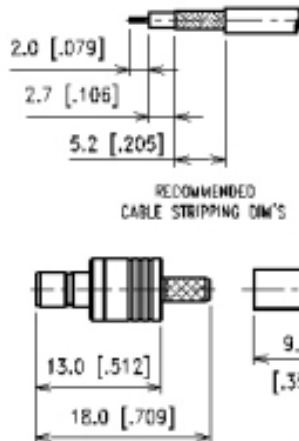

SMB Series

CRIMP ATTACHMENTS FOR FLEXIBLE CABLE

BULKHEAD FEEDTHROUGH CRIMP JACK

P/N	Cable Group	Impedance
103-F010	174/188A/316/B7 805A	50
103-F011	178/196 50	50

STRAIGHT CRIMP JACK

P/N	Cable Group	Impedance
103-F020	174/188A/316/B7 805A	50

RIGHT ANGLE CRIMP JACK

P/N	Cable Group	Impedance
103-F030	174/188A/316/B7 805A	50
103-F031	178/196	

SMB Series

CRIMP ATTACHMENTS FOR FLEXIBLE CABLE

BULKHEAD FEEDTHROUGH CRIMP JACK

P/N	Cable Group	Impedance
103-F040	174/188A/316/B7 805A	50

RIGHT ANGLE CRIMP PLUG-FLEXIBLE CABLE

P/N	Cable Group	Impedance
103-M010	58/58A/58C/141/3 03/LMR195/B780 6A	50
103-M011	55/142/223/400	50

STRAIGHT CRIMP PLUG

P/N	Cable Group	Impedance
103-M040	174/188A/316/B7 805A	50
103-M041	178/196	50

SMB Series

CRIMP ATTACHMENTS FOR FLEXIBLE CABLE

RECOMMENDED
CABLE STRIPPING DIM'S

STRAIGHT CRIMP PLUG

P/N	Cable Group	Impedance
103-M051	174/188A/316/B7 805A	50

RECOMMENDED
CABLE STRIPPING DIM'S

STRAIGHT CRIMP PLUG