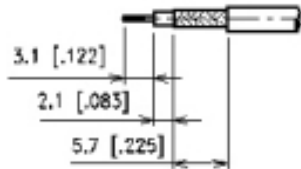

SMB Series

CRIMP ATTACHMENTS FOR FLEXIBLE CABLE

RECOMMENDED
CABLE STRIPPING DIM'S

STRAIGHT CRIMP PLUG

P/N	Cable Group	Impedance
103-M051	174/188A/316/B7 805A	50

RECOMMENDED
CABLE STRIPPING DIM'S

STRAIGHT CRIMP PLUG