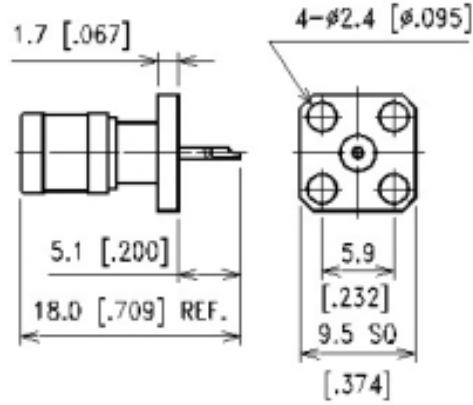

SMB Series

PANEL MOUNT RECEPTACLES

PANEL MOUNT PLUG-4 HOLE WITH SOLDER POT CONTACT

P/N	Cable Group	Impedance
103-M310	N/A	50