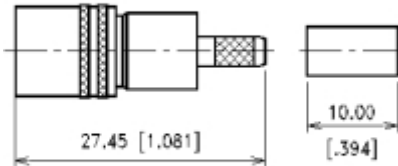

BT43 Series

CRIMP ATTACHMENTS FOR FLEXIBLE CABLE

STRAIGHT CRIMP JACK-HIGH DENSITY TYPE

P/N	Cable Group	Impedance
125-F012	BT2003	75
125-F013	RG-179	75
125-F010	BT3002	75
125-F011	BT2002	75

STRAIGHT CRIMP JACK-FLEXIBLE CABLE

P/N	Cable Group	Impedance
125-F022	BT2003	75
125-F023	RG-179	75
125-F020	BT3002	75
125-F021	BT2002	75

STRAIGHT CRIMP JACK-FLEXIBLE CABLE

P/N	Cable Group	Impedance
125-F032	BT2003	75
125-F033	RG-179	75
125-F030	BT3002	75
125-F031	BT2002	75