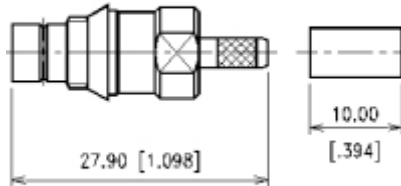

BT43 Series

CRIMP ATTACHMENTS FOR FLEXIBLE CABLE

STRAIGHT CRIMP PLUG-FLEXIBLE CABLE

P/N	Cable Group	Impedance
125-M012	BT2003	75
125-M013	RG-179	75
125-M010	BT3002	75
125-M011	BT2002	75