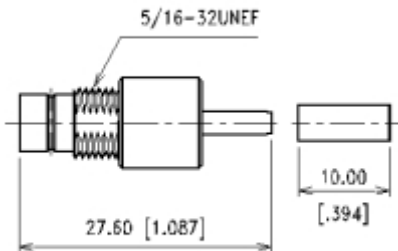

BT43 Series

CRIMP ATTACHMENTS FOR FLEXIBLE CABLE

STRAIGHT CRIMP JACK-HIGH DENSITY TYPE

P/N	Cable Group	Impedance
125-F012	BT2003	75
125-F013	RG-179	75
125-F010	BT3002	75
125-F011	BT2002	75

STRAIGHT CRIMP JACK-FLEXIBLE CABLE

P/N	Cable Group	Impedance
125-F022	BT2003	75
125-F023	RG-179	75
125-F020	BT3002	75
125-F021	BT2002	75

STRAIGHT CRIMP JACK-FLEXIBLE CABLE

P/N	Cable Group	Impedance
125-F032	BT2003	75
125-F033	RG-179	75
125-F030	BT3002	75
125-F031	BT2002	75

BT43 Series

CRIMP ATTACHMENTS FOR FLEXIBLE CABLE

STRAIGHT CRIMP PLUG-FLEXIBLE CABLE

P/N	Cable Group	Impedance
125-M012	BT2003	75
125-M013	RG-179	75
125-M010	BT3002	75
125-M011	BT2002	75

STRAIGHT CRIMP PLUG-HIGH DENSITY TYPE