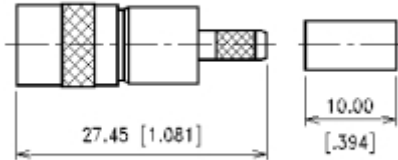

BT43 Series

CRIMP ATTACHMENTS FOR FLEXIBLE CABLE

STRAIGHT CRIMP JACK-HIGH DENSITY TYPE

P/N	Cable Group	Impedance
125-F012	BT2003	75
125-F013	RG-179	75
125-F010	BT3002	75
125-F011	BT2002	75

STRAIGHT CRIMP JACK-FLEXIBLE CABLE

P/N	Cable Group	Impedance
125-F022	BT2003	75
125-F023	RG-179	75
125-F020	BT3002	75
125-F021	BT2002	75

STRAIGHT CRIMP JACK-FLEXIBLE CABLE

P/N	Cable Group	Impedance
125-F032	BT2003	75
125-F033	RG-179	75
125-F030	BT3002	75
125-F031	BT2002	75