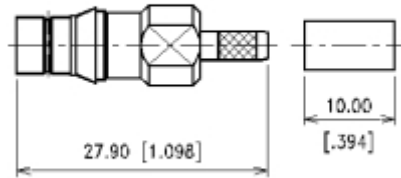

STRAIGHT CRIMP PLUG-HIGH DENSITY TYPE

P/N	Cable Group	Impedance
125-M022	BT2003	75
125-M023	RG-179	75
125-M020	BT3002	75
125-M021	BT2002	75