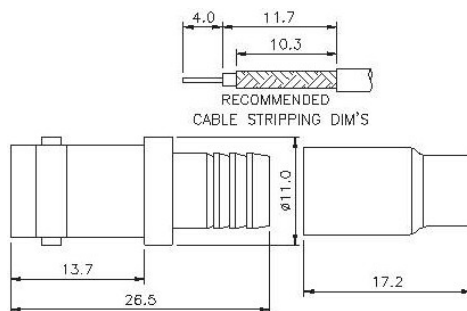

STRAIGHT CRIMP PLUG

P/N	Cable Group	Impedance
111-M060	RG-302	50

BNC Series

CRIMP ATTACHMENTS FOR FLEXIBLE CABLE

RIGHT ANGLE CRIMP PLUG

P/N	Cable Group	Impedance
111-M090	RG-58/U	50
111-M091	RG-59/U	75
111-M092	RG-174,316	50
111-M093	RG-179	75

BNC Series

CRIMP ATTACHMENTS FOR FLEXIBLE CABLE

PLUG QUICK CRIMP

P/N	Cable Group	Impedance
111-M016	01	50
	05	75
	41	75

PLUG MOLDED CRIMP

P/N	Cable Group	Impedance
111-M017	01	50
	05	75
	09	50
	41	75

JACK QUICK CRIMP