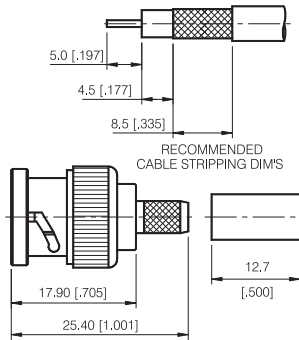

BNC Series

CRIMP ATTACHMENTS FOR FLEXIBLE CABLE

STRAIGHT CRIMP PLUG

P/N	Cable Group	Impedance
111-M010	RG-58/U	50
111-M011	BT3002	75
111-M012	BT2003	75
111-M013	RG-179	75
111-M014	RA-8000	75
111-M015	2.00 mm	75

STRAIGHT CRIMP JACK

P/N	Cable Group	Impedance
111-F020	RG-58/U	50
111-F021	RG-179	75

RIGHT ANGLE CRIMP PLUG

P/N	Cable Group	Impedance
111-M030	RG-58/U	50
111-M031	RG-59/U	75
111-M032	RG-174,316	50
111-M033	RG-179	75

STRAIGHT CRIMP PLUG

P/N	Cable Group	Impedance
111-M060	RG-302	50

BNC Series

CRIMP ATTACHMENTS FOR FLEXIBLE CABLE

RIGHT ANGLE CRIMP PLUG

P/N	Cable Group	Impedance
111-M090	RG-58/U	50
111-M091	RG-59/U	75
111-M092	RG-174,316	50
111-M093	RG-179	75

BNC Series

CRIMP ATTACHMENTS FOR FLEXIBLE CABLE

PLUG QUICK CRIMP

P/N	Cable Group	Impedance
111-M016	01	50
	05	75
	41	75

PLUG MOLDED CRIMP

P/N	Cable Group	Impedance
111-M017	01	50
	05	75
	09	50
	41	75

JACK QUICK CRIMP