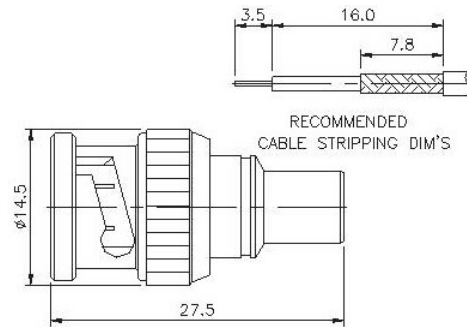

STRAIGHT CRIMP PLUG

P/N	Cable Group	Impedance
111-M060	RG-302	50

BNC Series

CRIMP ATTACHMENTS FOR FLEXIBLE CABLE

RIGHT ANGLE CRIMP PLUG

P/N	Cable Group	Impedance
111-M090	RG-58/U	50
111-M091	RG-59/U	75
111-M092	RG-174,316	50
111-M093	RG-179	75

BNC Series

CRIMP ATTACHMENTS FOR FLEXIBLE CABLE

PLUG QUICK CRIMP

P/N	Cable Group	Impedance
111-M016	01	50
	05	75
	41	75

PLUG MOLDED CRIMP

P/N	Cable Group	Impedance
111-M017	01	50
	05	75
	09	50
	41	75

JACK QUICK CRIMP