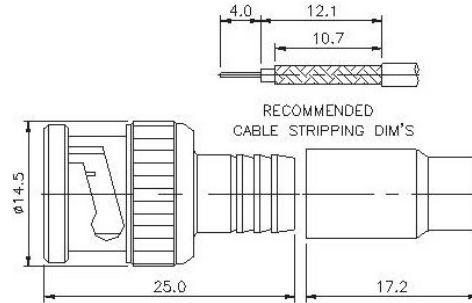

STRAIGHT CRIMP PLUG

P/N	Cable Group	Impedance
111-M060	RG-302	50

BNC Series

CRIMP ATTACHMENTS FOR FLEXIBLE CABLE

RIGHT ANGLE CRIMP PLUG

P/N	Cable Group	Impedance
111-M090	RG-58/U	50
111-M091	RG-59/U	75
111-M092	RG-174,316	50
111-M093	RG-179	75

BNC Series

CRIMP ATTACHMENTS FOR FLEXIBLE CABLE

PLUG QUICK CRIMP

P/N	Cable Group	Impedance
111-M016	01	50
	05	75
	41	75

PLUG MOLDED CRIMP

P/N	Cable Group	Impedance
111-M017	01	50
	05	75
	09	50
	41	75

JACK QUICK CRIMP