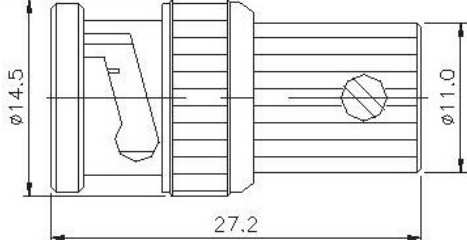

BNC Series

DIRECT SOLDER FOR SEMI-RIGID CABLE

STRAIGHT CABLE PLUG

P/N	Cable Group	Impedance
111-M110	.141	50

BNC Series

DIRECT SOLDER FOR SEMI-RIGID CABLE

PLUG RAPID		
P/N	Cable Group	Impedance
111-M120	01	50