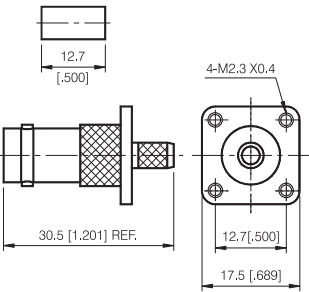

BNC Series

PANEL MOUNT RECEPTACLES

PANEL MOUNT PLUG RECEPTACLE- 4 HOLE SQUARE FLANGE

P/N	Cable Group	Impedance
111-F410	RG-58/U	50
111-F411	RG-174,188,316	50