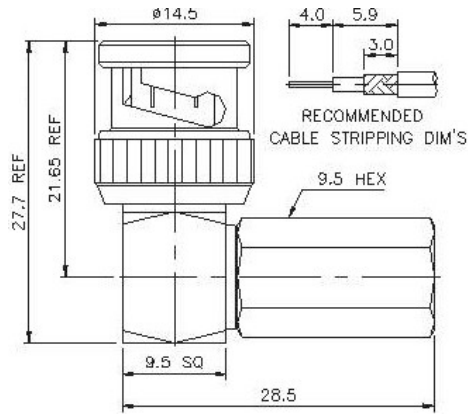

BNC Series

TWIST-ON ATTACHMENTS FOR FLEXIBLE CABLE

TWIST-ON PLUG

P/N	Cable Group	Impedance
111-M910	RG-58/U	50
111-M911	RG-59/U	75

TWIST-ON PLUG

P/N	Cable Group	Impedance
111-M970	RG-58/U	50
111-M971	RG-59/U	75

BNC Series

TWIST-ON ATTACHMENTS FOR FLEXIBLE CABLE

RIGHT ANGLE PLUG TWIST ON

P/N	Cable Group	Impedance
111-M972	01	50
	05	75
	41	75

STRAIGHT JACK TWIST ON

P/N	Cable Group	Impedance
111-F970	01	50
	05	75
	41	75