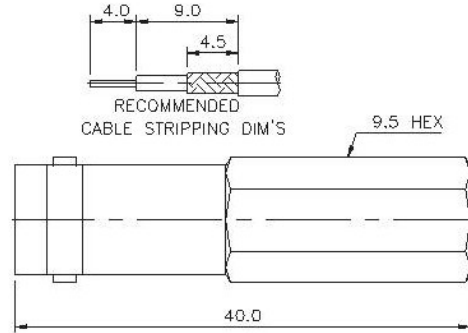

BNC Series

TWIST-ON ATTACHMENTS FOR FLEXIBLE CABLE

TWIST-ON PLUG

P/N	Cable Group	Impedance
111-M910	RG-58/U	50
111-M911	RG-59/U	75

TWIST-ON PLUG

P/N	Cable Group	Impedance
111-M970	RG-58/U	50
111-M971	RG-59/U	75

BNC Series

TWIST-ON ATTACHMENTS FOR FLEXIBLE CABLE

RIGHT ANGLE PLUG TWIST ON

P/N	Cable Group	Impedance
111-M972	01	50
	05	75
	41	75

STRAIGHT JACK TWIST ON

P/N	Cable Group	Impedance
111-F970	01	50
	05	75
	41	75