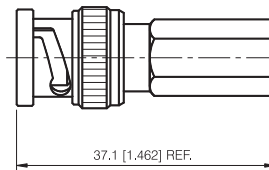

BNC Series

TWIST-ON ATTACHMENTS FOR FLEXIBLE CABLE

TWIST-ON PLUG

P/N	Cable Group	Impedance
111-M910	RG-58/U	50
111-M911	RG-59/U	75

TWIST-ON PLUG

P/N	Cable Group	Impedance
111-M970	RG-58/U	50
111-M971	RG-59/U	75

BNC Series

TWIST-ON ATTACHMENTS FOR FLEXIBLE CABLE

RIGHT ANGLE PLUG TWIST ON

P/N	Cable Group	Impedance
111-M972	01	50
	05	75
	41	75

STRAIGHT JACK TWIST ON

P/N	Cable Group	Impedance
111-F970	01	50
	05	75
	41	75