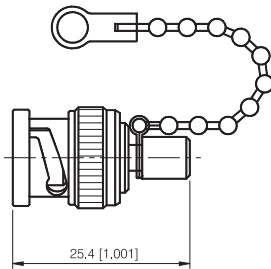

BNC Series

TERMINATOR & CAP

TERMINATOR W/CHAIN 50R,75R OR 93R

P/N	Cable Group	Impedance
111-M950	N/A	N/A

TERMINATOR,50R,75R OR 93R W/METAL CAP

P/N	Cable Group	Impedance
111-M951	N/A	N/A