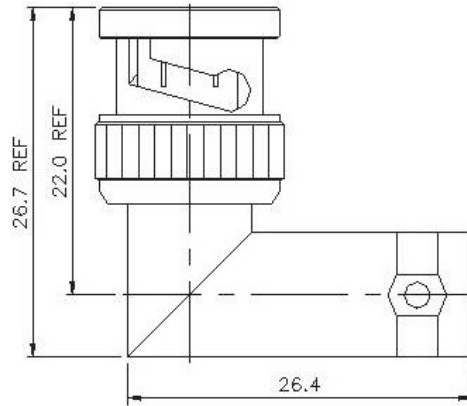

BNC Series

RIGHT ANGLE ADAPTOR

RIGHT ANGLE PLUG TO JACK

P/N	Cable Group	Impedance
111-R020	N/A	50