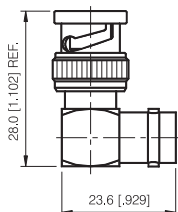

### PLUG TO JACK-RIGHT ANGLE

P/N	Cable Group	Impedance
111-R010	N/A	50