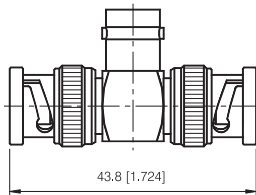

BNC Series

TEE ADAPTOR

PLUG TO PLUG TO PLUG "T" ADAPTOR

P/N	Cable Group	Impedance
111-T010	N/A	50

PLUG TO JACK TO PLUG "T" ADAPTOR

P/N	Cable Group	Impedance
111-T020	N/A	50

JACK TO JACK TO PLUG "T" ADAPTOR

P/N	Cable Group	Impedance
111-T030	N/A	50

JACK TO PLUG TO JACK "T" ADAPTOR

P/N	Cable Group	Impedance
111-T041	N/A	50

BNC Series

TEE ADAPTOR

JACK TO JACK TO JACK "T" ADAPTOR

P/N	Cable Group	Impedance
111-T051	N/A	50

BNC Series

TEE ADAPTOR