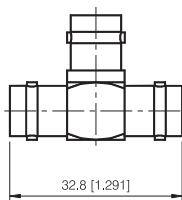

BNC Series

TEE ADAPTOR

JACK TO JACK TO JACK "T" ADAPTOR

P/N	Cable Group	Impedance
111-T051	N/A	50