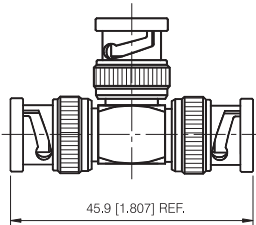

BNC Series

TEE ADAPTOR

PLUG TO PLUG TO PLUG "T" ADAPTOR

P/N	Cable Group	Impedance
111-T010	N/A	50

PLUG TO JACK TO PLUG "T" ADAPTOR

P/N	Cable Group	Impedance
111-T020	N/A	50

JACK TO JACK TO PLUG "T" ADAPTOR

P/N	Cable Group	Impedance
111-T030	N/A	50

JACK TO PLUG TO JACK "T" ADAPTOR

P/N	Cable Group	Impedance
111-T041	N/A	50

BNC Series

TEE ADAPTOR

JACK TO JACK TO JACK "T" ADAPTOR

P/N	Cable Group	Impedance
111-T051	N/A	50

BNC Series

TEE ADAPTOR