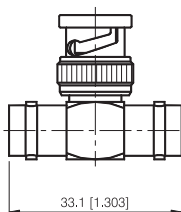

BNC Series

TEE ADAPTOR

PLUG TO PLUG TO PLUG "T" ADAPTOR

P/N	Cable Group	Impedance
111-T010	N/A	50

PLUG TO JACK TO PLUG "T" ADAPTOR

P/N	Cable Group	Impedance
111-T020	N/A	50

JACK TO JACK TO PLUG "T" ADAPTOR

P/N	Cable Group	Impedance
111-T030	N/A	50

JACK TO PLUG TO JACK "T" ADAPTOR

P/N	Cable Group	Impedance
111-T041	N/A	50

BNC Series

TEE ADAPTOR

JACK TO JACK TO JACK "T" ADAPTOR

P/N	Cable Group	Impedance
111-T051	N/A	50

BNC Series

TEE ADAPTOR