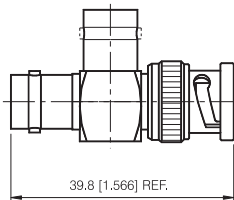

BNC Series

TEE ADAPTOR

PLUG TO PLUG TO PLUG "T" ADAPTOR

P/N	Cable Group	Impedance
111-T010	N/A	50

PLUG TO JACK TO PLUG "T" ADAPTOR

P/N	Cable Group	Impedance
111-T020	N/A	50

JACK TO JACK TO PLUG "T" ADAPTOR

P/N	Cable Group	Impedance
111-T030	N/A	50