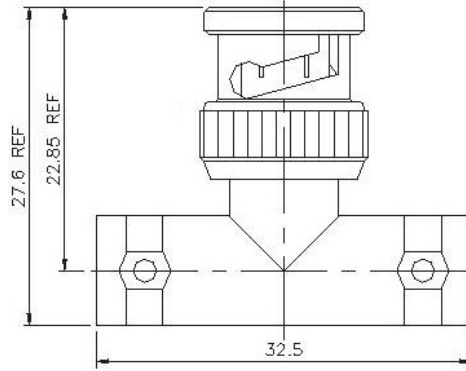

JACK TO PLUG TO JACK "T" ADAPTOR

P/N	Cable Group	Impedance
111-T041	N/A	50

BNC Series

TEE ADAPTOR

JACK TO JACK TO JACK "T" ADAPTOR

P/N	Cable Group	Impedance
111-T051	N/A	50

BNC Series

TEE ADAPTOR

PLUG TO DOUBLE JACK

P/N	Cable Group	Impedance
111-T040	N/A	50

THREE JACK

P/N	Cable Group	Impedance
111-T052	N/A	50