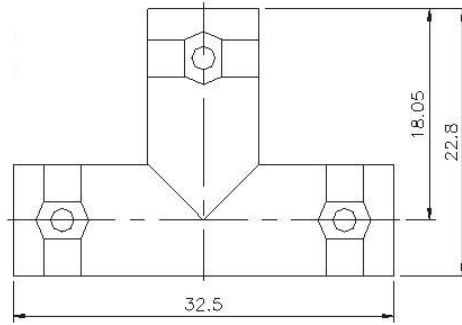

JACK TO PLUG TO JACK "T" ADAPTOR

P/N	Cable Group	Impedance
111-T041	N/A	50

BNC Series

TEE ADAPTOR

JACK TO JACK TO JACK "T" ADAPTOR

P/N	Cable Group	Impedance
111-T051	N/A	50

BNC Series

TEE ADAPTOR

PLUG TO DOUBLE JACK

P/N	Cable Group	Impedance
111-T040	N/A	50

THREE JACK

P/N	Cable Group	Impedance
111-T052	N/A	50