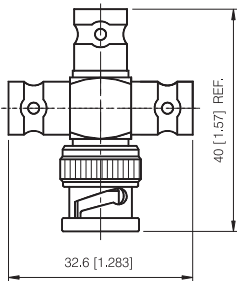

BNC Series

CROSS ADAPTOR

JACK TO JACK TO JACK TO PLUG "C" ADAPTOR

P/N	Cable Group	Impedance
111-C010	N/A	50