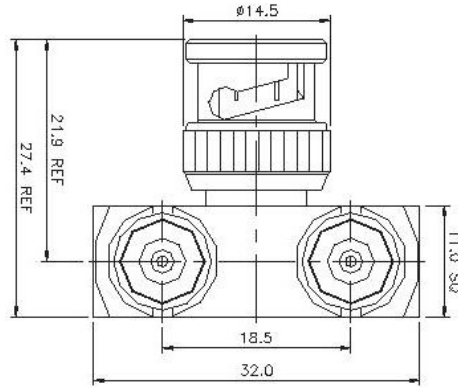

BNC Series

UNSPECIFIED ADAPTOR

PLUG CRIMP 180° "Y" ADAPTOR

P/N	Cable Group	Impedance
111-X010	RG-58/U	50
111-X011	RG-59/U	75

PLUG TO JACK TO JACK "Y" ADAPTOR

P/N	Cable Group	Impedance
111-X020	N/A	50

BNC Series

UNSPECIFIED ADAPTOR

"Y" ADAPTER DOUBLE PLUG TO JACK

P/N	Cable Group	Impedance
111-X030	N/A	50

RIGHT ANGLE PLUG TO DOUBLE JACK

P/N	Cable Group	Impedance
111-X040	N/A	50