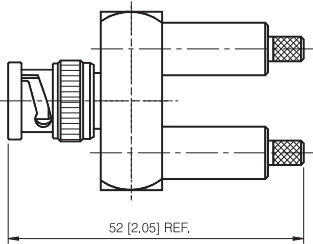

BNC Series

UNSPECIFIED ADAPTOR

PLUG CRIMP 180° "Y" ADAPTOR

P/N	Cable Group	Impedance
111-X010	RG-58/U	50
111-X011	RG-59/U	75

PLUG TO JACK TO JACK "Y" ADAPTOR

P/N	Cable Group	Impedance
111-X020	N/A	50

BNC Series

UNSPECIFIED ADAPTOR

"Y" ADAPTER DOUBLE PLUG TO JACK

P/N	Cable Group	Impedance
111-X030	N/A	50

RIGHT ANGLE PLUG TO DOUBLE JACK

P/N	Cable Group	Impedance
111-X040	N/A	50