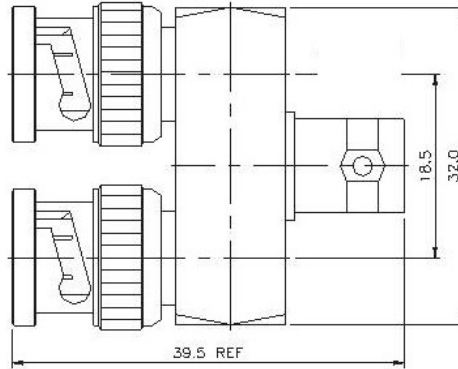

BNC Series

UNSPECIFIED ADAPTOR

PLUG CRIMP 180° "Y" ADAPTOR

P/N	Cable Group	Impedance
111-X010	RG-58/U	50
111-X011	RG-59/U	75

PLUG TO JACK TO JACK "Y" ADAPTOR

P/N	Cable Group	Impedance
111-X020	N/A	50

BNC Series

UNSPECIFIED ADAPTOR

"Y" ADAPTER DOUBLE PLUG TO JACK

P/N	Cable Group	Impedance
111-X030	N/A	50

RIGHT ANGLE PLUG TO DOUBLE JACK

P/N	Cable Group	Impedance
111-X040	N/A	50