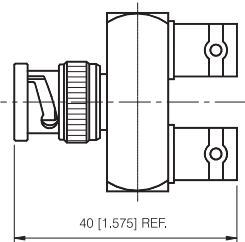

BNC Series

UNSPECIFIED ADAPTOR

PLUG CRIMP 180° "Y" ADAPTOR

P/N	Cable Group	Impedance
111-X010	RG-58/U	50
111-X011	RG-59/U	75

PLUG TO JACK TO JACK "Y" ADAPTOR

P/N	Cable Group	Impedance
111-X020	N/A	50

BNC Series

UNSPECIFIED ADAPTOR

"Y" ADAPTER DOUBLE PLUG TO JACK

P/N	Cable Group	Impedance
111-X030	N/A	50

RIGHT ANGLE PLUG TO DOUBLE JACK

P/N	Cable Group	Impedance
111-X040	N/A	50