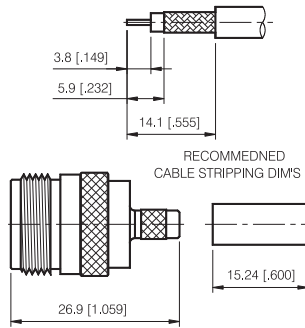

N Series

CRIMP ATTACHMENTS FOR FLEXIBLE CABLE

STRAIGHT CRIMP PLUG

P/N	Cable Group	Impedance
110-M010	01	50

STRAIGHT CRIMP PLUG

P/N	Cable Group	Impedance
110-M011	13	50

RIGHT ANGLE CRIMP PLUG

P/N	Cable Group	Impedance
110-M020	01	50
110-M021	09	50

RIGHT ANGLE CRIMP PLUG

P/N	Cable Group	Impedance
110-M040	01	50

N Series

CRIMP ATTACHMENTS FOR FLEXIBLE CABLE

STRAIGHT CRIMP JACK

P/N	Cable Group	Impedance
110-F010	01	50

STRAIGHT CRIMP JACK

P/N	Cable Group	Impedance
110-F011	13	50

BULKHEAD CRIMP JACK

P/N	Cable Group	Impedance
110-F020	09	50

BULKHEAD CRIMP JACK

P/N	Cable Group	Impedance
110-F021	01	50

N Series

CRIMP ATTACHMENTS FOR FLEXIBLE CABLE

BULKHEAD CRIMP JACK

P/N	Cable Group	Impedance
110-F030	01	50
110-F031	02	50