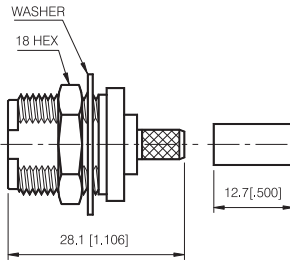

RIGHT ANGLE CRIMP PLUG

P/N	Cable Group	Impedance
110-M040	01	50

N Series

CRIMP ATTACHMENTS FOR FLEXIBLE CABLE

STRAIGHT CRIMP JACK

P/N	Cable Group	Impedance
110-F010	01	50

STRAIGHT CRIMP JACK

P/N	Cable Group	Impedance
110-F011	13	50

BULKHEAD CRIMP JACK

P/N	Cable Group	Impedance
110-F020	09	50

BULKHEAD CRIMP JACK

P/N	Cable Group	Impedance
110-F021	01	50

N Series

CRIMP ATTACHMENTS FOR FLEXIBLE CABLE

BULKHEAD CRIMP JACK

P/N	Cable Group	Impedance
110-F030	01	50
110-F031	02	50