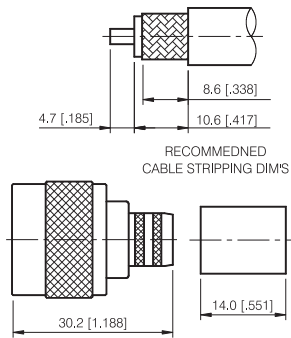

N Series

CRIMP ATTACHMENTS FOR FLEXIBLE CABLE

STRAIGHT CRIMP PLUG

P/N	Cable Group	Impedance
110-M010	01	50

STRAIGHT CRIMP PLUG

P/N	Cable Group	Impedance
110-M011	13	50

RIGHT ANGLE CRIMP PLUG

P/N	Cable Group	Impedance
110-M020	01	50
110-M021	09	50

RIGHT ANGLE CRIMP PLUG

P/N	Cable Group	Impedance
110-M040	01	50

N Series

CRIMP ATTACHMENTS FOR FLEXIBLE CABLE

STRAIGHT CRIMP JACK

P/N	Cable Group	Impedance
110-F010	01	50

STRAIGHT CRIMP JACK

P/N	Cable Group	Impedance
110-F011	13	50

BULKHEAD CRIMP JACK

P/N	Cable Group	Impedance
110-F020	09	50

BULKHEAD CRIMP JACK

P/N	Cable Group	Impedance
110-F021	01	50

N Series

CRIMP ATTACHMENTS FOR FLEXIBLE CABLE

BULKHEAD CRIMP JACK

P/N	Cable Group	Impedance
110-F030	01	50
110-F031	02	50