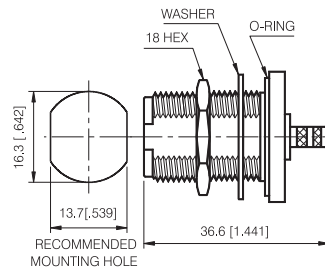

N Series

CRIMP ATTACHMENTS FOR FLEXIBLE CABLE

STRAIGHT CRIMP PLUG

P/N	Cable Group	Impedance
110-M010	01	50

STRAIGHT CRIMP PLUG

P/N	Cable Group	Impedance
110-M011	13	50

RIGHT ANGLE CRIMP PLUG

P/N	Cable Group	Impedance
110-M020	01	50
110-M021	09	50

RIGHT ANGLE CRIMP PLUG

P/N	Cable Group	Impedance
110-M040	01	50

N Series

CRIMP ATTACHMENTS FOR FLEXIBLE CABLE

STRAIGHT CRIMP JACK

P/N	Cable Group	Impedance
110-F010	01	50

STRAIGHT CRIMP JACK

P/N	Cable Group	Impedance
110-F011	13	50

BULKHEAD CRIMP JACK

P/N	Cable Group	Impedance
110-F020	09	50

BULKHEAD CRIMP JACK

P/N	Cable Group	Impedance
110-F021	01	50

N Series

CRIMP ATTACHMENTS FOR FLEXIBLE CABLE

BULKHEAD CRIMP JACK

P/N	Cable Group	Impedance
110-F030	01	50
110-F031	02	50