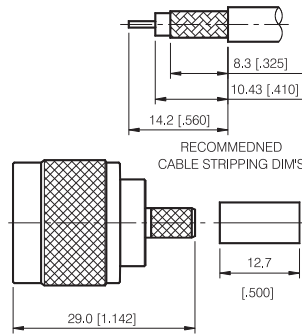

N Series

CRIMP ATTACHMENTS FOR FLEXIBLE CABLE

STRAIGHT CRIMP PLUG

P/N	Cable Group	Impedance
110-M010	01	50

STRAIGHT CRIMP PLUG

P/N	Cable Group	Impedance
110-M011	13	50

RIGHT ANGLE CRIMP PLUG

P/N	Cable Group	Impedance
110-M020	01	50
110-M021	09	50

RIGHT ANGLE CRIMP PLUG

P/N	Cable Group	Impedance
110-M040	01	50

N Series

CRIMP ATTACHMENTS FOR FLEXIBLE CABLE

STRAIGHT CRIMP JACK

P/N	Cable Group	Impedance
110-F010	01	50

STRAIGHT CRIMP JACK

P/N	Cable Group	Impedance
110-F011	13	50

BULKHEAD CRIMP JACK

P/N	Cable Group	Impedance
110-F020	09	50

BULKHEAD CRIMP JACK

P/N	Cable Group	Impedance
110-F021	01	50

N Series

CRIMP ATTACHMENTS FOR FLEXIBLE CABLE

BULKHEAD CRIMP JACK

P/N	Cable Group	Impedance
110-F030	01	50
110-F031	02	50