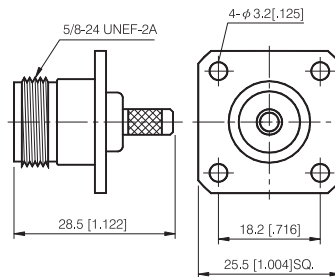

RIGHT ANGLE CRIMP PLUG

P/N	Cable Group	Impedance
110-M040	01	50

N Series

CRIMP ATTACHMENTS FOR FLEXIBLE CABLE

STRAIGHT CRIMP JACK

P/N	Cable Group	Impedance
110-F010	01	50

STRAIGHT CRIMP JACK

P/N	Cable Group	Impedance
110-F011	13	50

BULKHEAD CRIMP JACK

P/N	Cable Group	Impedance
110-F020	09	50

BULKHEAD CRIMP JACK

P/N	Cable Group	Impedance
110-F021	01	50

N Series

CRIMP ATTACHMENTS FOR FLEXIBLE CABLE

BULKHEAD CRIMP JACK

P/N	Cable Group	Impedance
110-F030	01	50
110-F031	02	50