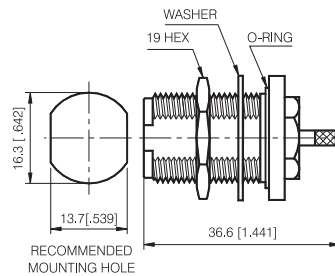

N Series

CRIMP ATTACHMENTS FOR FLEXIBLE CABLE

STRAIGHT CRIMP PLUG

P/N	Cable Group	Impedance
110-M010	01	50

STRAIGHT CRIMP PLUG

P/N	Cable Group	Impedance
110-M011	13	50

RIGHT ANGLE CRIMP PLUG

P/N	Cable Group	Impedance
110-M020	01	50
110-M021	09	50

RIGHT ANGLE CRIMP PLUG

P/N	Cable Group	Impedance
110-M040	01	50

N Series

CRIMP ATTACHMENTS FOR FLEXIBLE CABLE

STRAIGHT CRIMP JACK

P/N	Cable Group	Impedance
110-F010	01	50

STRAIGHT CRIMP JACK

P/N	Cable Group	Impedance
110-F011	13	50

BULKHEAD CRIMP JACK

P/N	Cable Group	Impedance
110-F020	09	50

BULKHEAD CRIMP JACK

P/N	Cable Group	Impedance
110-F021	01	50

N Series

CRIMP ATTACHMENTS FOR FLEXIBLE CABLE

BULKHEAD CRIMP JACK

P/N	Cable Group	Impedance
110-F030	01	50
110-F031	02	50