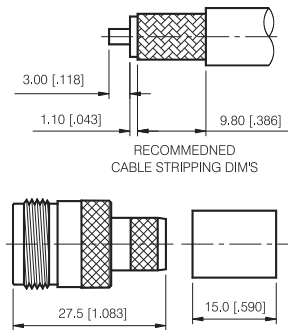

N Series

CRIMP ATTACHMENTS FOR FLEXIBLE CABLE

STRAIGHT CRIMP PLUG

P/N	Cable Group	Impedance
110-M010	01	50

STRAIGHT CRIMP PLUG

P/N	Cable Group	Impedance
110-M011	13	50

RIGHT ANGLE CRIMP PLUG

P/N	Cable Group	Impedance
110-M020	01	50
110-M021	09	50

RIGHT ANGLE CRIMP PLUG

P/N	Cable Group	Impedance
110-M040	01	50

N Series

CRIMP ATTACHMENTS FOR FLEXIBLE CABLE

STRAIGHT CRIMP JACK

P/N	Cable Group	Impedance
110-F010	01	50

STRAIGHT CRIMP JACK

P/N	Cable Group	Impedance
110-F011	13	50

BULKHEAD CRIMP JACK

P/N	Cable Group	Impedance
110-F020	09	50

BULKHEAD CRIMP JACK

P/N	Cable Group	Impedance
110-F021	01	50

N Series

CRIMP ATTACHMENTS FOR FLEXIBLE CABLE

BULKHEAD CRIMP JACK

P/N	Cable Group	Impedance
110-F030	01	50
110-F031	02	50