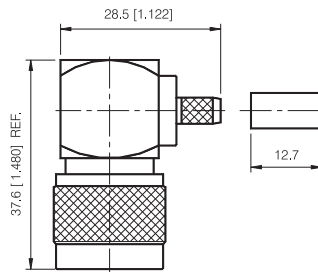

N Series

CRIMP ATTACHMENTS FOR FLEXIBLE CABLE

STRAIGHT CRIMP PLUG

P/N	Cable Group	Impedance
110-M010	01	50

STRAIGHT CRIMP PLUG

P/N	Cable Group	Impedance
110-M011	13	50

RIGHT ANGLE CRIMP PLUG

P/N	Cable Group	Impedance
110-M020	01	50
110-M021	09	50

RIGHT ANGLE CRIMP PLUG

P/N	Cable Group	Impedance
110-M040	01	50

N Series

CRIMP ATTACHMENTS FOR FLEXIBLE CABLE

STRAIGHT CRIMP JACK

P/N	Cable Group	Impedance
110-F010	01	50

STRAIGHT CRIMP JACK

P/N	Cable Group	Impedance
110-F011	13	50

BULKHEAD CRIMP JACK

P/N	Cable Group	Impedance
110-F020	09	50

BULKHEAD CRIMP JACK

P/N	Cable Group	Impedance
110-F021	01	50

N Series

CRIMP ATTACHMENTS FOR FLEXIBLE CABLE

BULKHEAD CRIMP JACK

P/N	Cable Group	Impedance
110-F030	01	50
110-F031	02	50