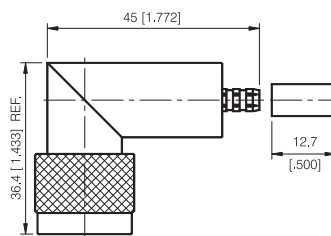

N Series

CRIMP ATTACHMENTS FOR FLEXIBLE CABLE

STRAIGHT CRIMP PLUG

P/N	Cable Group	Impedance
110-M010	01	50

STRAIGHT CRIMP PLUG

P/N	Cable Group	Impedance
110-M011	13	50

RIGHT ANGLE CRIMP PLUG

P/N	Cable Group	Impedance
110-M020	01	50
110-M021	09	50

RIGHT ANGLE CRIMP PLUG

P/N	Cable Group	Impedance
110-M040	01	50

N Series

CRIMP ATTACHMENTS FOR FLEXIBLE CABLE

STRAIGHT CRIMP JACK

P/N	Cable Group	Impedance
110-F010	01	50

STRAIGHT CRIMP JACK

P/N	Cable Group	Impedance
110-F011	13	50

BULKHEAD CRIMP JACK

P/N	Cable Group	Impedance
110-F020	09	50

BULKHEAD CRIMP JACK

P/N	Cable Group	Impedance
110-F021	01	50

N Series

CRIMP ATTACHMENTS FOR FLEXIBLE CABLE

BULKHEAD CRIMP JACK

P/N	Cable Group	Impedance
110-F030	01	50
110-F031	02	50