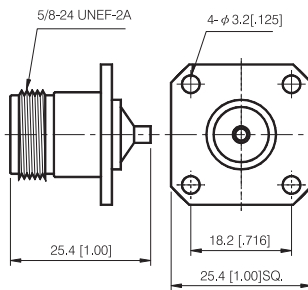

N Series

DIRECT SOLDER FOR SEMI-RIGID CABLE

STRAIGHT CABLE PLUG

P/N	Cable Group	Impedance
110-M110	24	50
110-M111	25	50

STRAIGHT CABLE PLUG

P/N	Cable Group	Impedance
110-M130	24	50
110-M131	25	50
110-M132	26	50

N Series

DIRECT SOLDER FOR SEMI-RIGID CABLE

BULKHEAD CABLE JACK

P/N	Cable Group	Impedance
110-F110	24	50
110-F111	25	50

PANEL CABLE JACK

P/N	Cable Group	Impedance
110-F130	24	50
110-F131	25	50