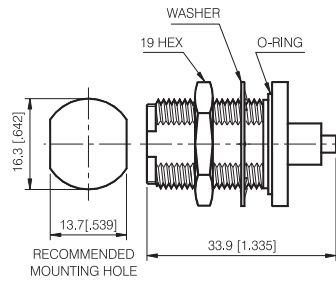

N Series

DIRECT SOLDER FOR SEMI-RIGID CABLE

STRAIGHT CABLE PLUG

P/N	Cable Group	Impedance
110-M110	24	50
110-M111	25	50

STRAIGHT CABLE PLUG

P/N	Cable Group	Impedance
110-M130	24	50
110-M131	25	50
110-M132	26	50

N Series

DIRECT SOLDER FOR SEMI-RIGID CABLE

BULKHEAD CABLE JACK

P/N	Cable Group	Impedance
110-F110	24	50
110-F111	25	50

PANEL CABLE JACK

P/N	Cable Group	Impedance
110-F130	24	50
110-F131	25	50