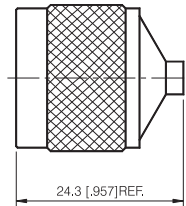

N Series

DIRECT SOLDER FOR SEMI-RIGID CABLE

STRAIGHT CABLE PLUG

P/N	Cable Group	Impedance
110-M110	24	50
110-M111	25	50

STRAIGHT CABLE PLUG

P/N	Cable Group	Impedance
110-M130	24	50
110-M131	25	50
110-M132	26	50

N Series

DIRECT SOLDER FOR SEMI-RIGID CABLE

BULKHEAD CABLE JACK

P/N	Cable Group	Impedance
110-F110	24	50
110-F111	25	50

PANEL CABLE JACK

P/N	Cable Group	Impedance
110-F130	24	50
110-F131	25	50