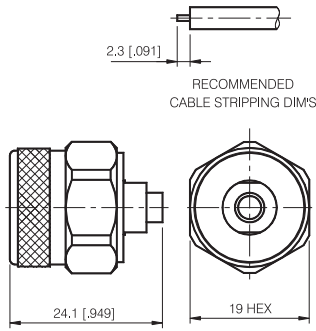

N Series

DIRECT SOLDER FOR SEMI-RIGID CABLE

STRAIGHT CABLE PLUG

P/N	Cable Group	Impedance
110-M110	24	50
110-M111	25	50

STRAIGHT CABLE PLUG

P/N	Cable Group	Impedance
110-M130	24	50
110-M131	25	50
110-M132	26	50

N Series

DIRECT SOLDER FOR SEMI-RIGID CABLE

BULKHEAD CABLE JACK

P/N	Cable Group	Impedance
110-F110	24	50
110-F111	25	50

PANEL CABLE JACK

P/N	Cable Group	Impedance
110-F130	24	50
110-F131	25	50