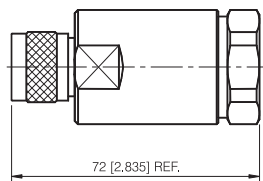

N Series

CLAMP TERMINATIONS FOR FLEXIBLE CABLE

STRAIGHT CLAMP PLUG

P/N	Cable Group	Impedance
110-M210	01	50
110-M211	02	50

STRAIGHT CLAMP PLUG

P/N	Cable Group	Impedance
110-M220	13	50

STRAIGHT CLAMP PLUG

P/N	Cable Group	Impedance
110-M240	02	50

STRAIGHT CLAMP PLUG

P/N	Cable Group	Impedance
110-M250	7/8" Heliac	50
110-M251	1/2" Heliac	50

N Series

CLAMP TERMINATIONS FOR FLEXIBLE CABLE

RIGHT ANGLE CLAMP PLUG

P/N	Cable Group	Impedance
110-M260	01	50
110-M261	02	50