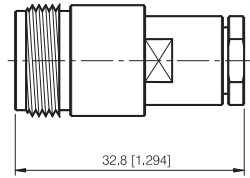

STRAIGHT CLAMP PLUG

P/N	Cable Group	Impedance
110-M250	7/8" Heliac	50
110-M251	1/2" Heliac	50

N Series

CLAMP TERMINATIONS FOR FLEXIBLE CABLE

RIGHT ANGLE CLAMP PLUG

P/N	Cable Group	Impedance
110-M260	01	50
110-M261	02	50

STRAIGHT CLAMP PLUG

P/N	Cable Group	Impedance
110-M280	02	50

N Series

CLAMP TERMINATIONS FOR FLEXIBLE CABLE

STRAIGHT CLAMP JACK-STANDARD CABLE

P/N	Cable Group	Impedance
110-F230	01	50
110-F231	02	50