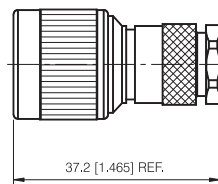

N Series

CLAMP TERMINATIONS FOR FLEXIBLE CABLE

STRAIGHT CLAMP PLUG

P/N	Cable Group	Impedance
110-M210	01	50
110-M211	02	50

STRAIGHT CLAMP PLUG

P/N	Cable Group	Impedance
110-M220	13	50

STRAIGHT CLAMP PLUG

P/N	Cable Group	Impedance
110-M240	02	50

STRAIGHT CLAMP PLUG

P/N	Cable Group	Impedance
110-M250	7/8" Heliac	50
110-M251	1/2" Heliac	50

N Series

CLAMP TERMINATIONS FOR FLEXIBLE CABLE

RIGHT ANGLE CLAMP PLUG

P/N	Cable Group	Impedance
110-M260	01	50
110-M261	02	50