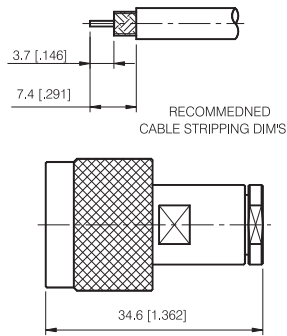

N Series

CLAMP TERMINATIONS FOR FLEXIBLE CABLE

STRAIGHT CLAMP PLUG

P/N	Cable Group	Impedance
110-M210	01	50
110-M211	02	50

STRAIGHT CLAMP PLUG

P/N	Cable Group	Impedance
110-M220	13	50

STRAIGHT CLAMP PLUG

P/N	Cable Group	Impedance
110-M240	02	50

STRAIGHT CLAMP PLUG

P/N	Cable Group	Impedance
110-M250	7/8" Heliac	50
110-M251	1/2" Heliac	50

N Series

CLAMP TERMINATIONS FOR FLEXIBLE CABLE

RIGHT ANGLE CLAMP PLUG

P/N	Cable Group	Impedance
110-M260	01	50
110-M261	02	50

STRAIGHT CLAMP PLUG

P/N	Cable Group	Impedance
110-M280	02	50

N Series

CLAMP TERMINATIONS FOR FLEXIBLE CABLE

STRAIGHT CLAMP JACK-STANDARD CABLE

P/N	Cable Group	Impedance
110-F230	01	50
110-F231	02	50