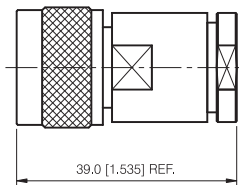

N Series

CLAMP TERMINATIONS FOR FLEXIBLE CABLE

STRAIGHT CLAMP PLUG

P/N	Cable Group	Impedance
110-M210	01	50
110-M211	02	50

STRAIGHT CLAMP PLUG

P/N	Cable Group	Impedance
110-M220	13	50

STRAIGHT CLAMP PLUG

P/N	Cable Group	Impedance
110-M240	02	50

STRAIGHT CLAMP PLUG

P/N	Cable Group	Impedance
110-M250	7/8" Heliac	50
110-M251	1/2" Heliac	50

N Series

CLAMP TERMINATIONS FOR FLEXIBLE CABLE

RIGHT ANGLE CLAMP PLUG

P/N	Cable Group	Impedance
110-M260	01	50
110-M261	02	50