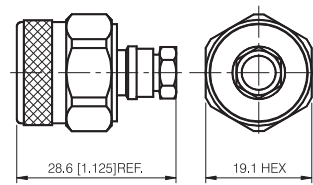

STRAIGHT CLAMP PLUG

P/N	Cable Group	Impedance
110-M250	7/8" Heliac	50
110-M251	1/2" Heliac	50

N Series

CLAMP TERMINATIONS FOR FLEXIBLE CABLE

RIGHT ANGLE CLAMP PLUG

P/N	Cable Group	Impedance
110-M260	01	50
110-M261	02	50

STRAIGHT CLAMP PLUG

P/N	Cable Group	Impedance
110-M280	02	50

N Series

CLAMP TERMINATIONS FOR FLEXIBLE CABLE

STRAIGHT CLAMP JACK-STANDARD CABLE

P/N	Cable Group	Impedance
110-F230	01	50
110-F231	02	50