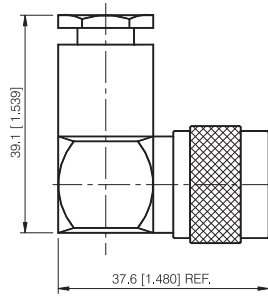

N Series

CLAMP TERMINATIONS FOR FLEXIBLE CABLE

STRAIGHT CLAMP PLUG

P/N	Cable Group	Impedance
110-M210	01	50
110-M211	02	50

STRAIGHT CLAMP PLUG

P/N	Cable Group	Impedance
110-M220	13	50

STRAIGHT CLAMP PLUG

P/N	Cable Group	Impedance
110-M240	02	50

STRAIGHT CLAMP PLUG

P/N	Cable Group	Impedance
110-M250	7/8" Heliac	50
110-M251	1/2" Heliac	50

N Series

CLAMP TERMINATIONS FOR FLEXIBLE CABLE

RIGHT ANGLE CLAMP PLUG

P/N	Cable Group	Impedance
110-M260	01	50
110-M261	02	50

STRAIGHT CLAMP PLUG

P/N	Cable Group	Impedance
110-M280	02	50

N Series

CLAMP TERMINATIONS FOR FLEXIBLE CABLE

STRAIGHT CLAMP JACK-STANDARD CABLE

P/N	Cable Group	Impedance
110-F230	01	50
110-F231	02	50