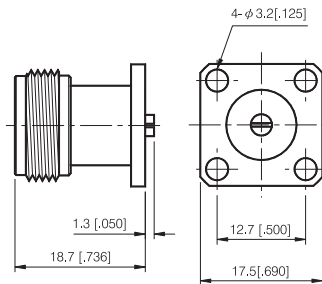

PANEL MOUNT JACK RECEPTACLE- 4 HOLE SQUARE FLANGE

P/N	Cable Group	Impedance
110-F440	N/A	50