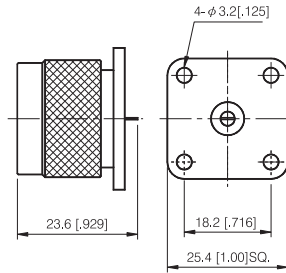

N Series

PANEL MOUNT RECEPTACLES

PANEL MOUNT PLUG RECEPTACLE- 4 HOLE SQUARE FLANGE-TAB TERMINAL

P/N	Cable Group	Impedance
110-M410	N/A	50