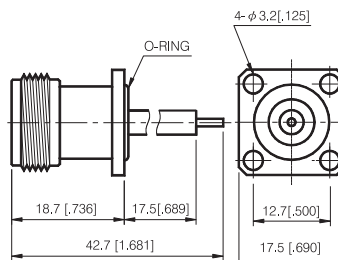

PANEL MOUNT JACK RECEPTACLE- 4 HOLE SQUARE FLANGE

P/N	Cable Group	Impedance
110-F450	N/A	50