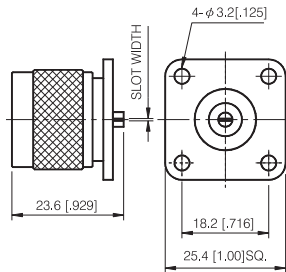

PANEL MOUNT JACK RECEPTACLE- 4 HOLE SQUARE FLANGE

P/N	Cable Group	Impedance
110-M420	N/A	50