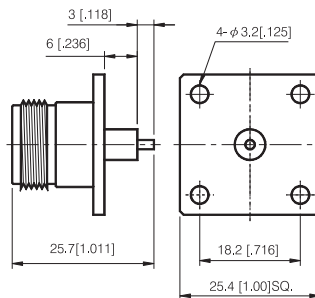

### PANEL MOUNT PLUG RECEPTACLE- 4 HOLE SQUARE FLANGE-

P/N	Cable Group	Impedance
110-F410	N/A	50