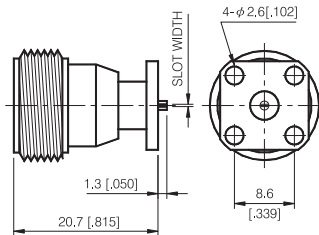

### PANEL MOUNT PLUG RECEPTACLE- 4 HOLE SQUARE FLANGE-

P/N	Cable Group	Impedance
110-F410	N/A	50