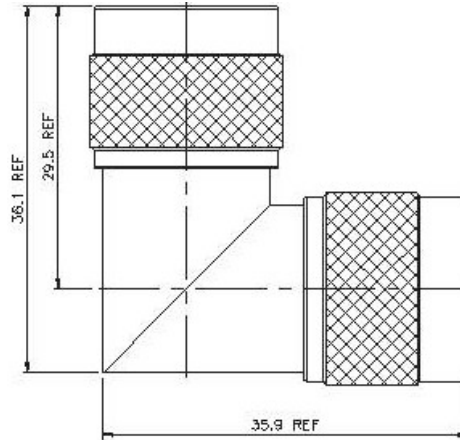

N Series

RIGHT ANGLE ADAPTOR

PLUG TO JACK-RIGHT ANGLE

P/N	Cable Group	Impedance
110-R010	N/A	50

N Series

RIGHT ANGLE ADAPTOR

RIGHT ANGLE PLUG TO PLUG

P/N	Cable Group	Impedance
110-R020	N/A	50

RIGHT ANGLE JACK TO JACK

P/N	Cable Group	Impedance
110-R030	N/A	50