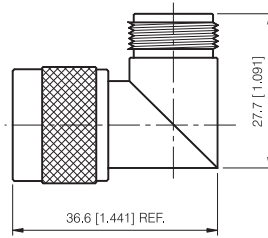

N Series

RIGHT ANGLE ADAPTOR

PLUG TO JACK-RIGHT ANGLE

P/N	Cable Group	Impedance
110-R010	N/A	50

N Series

RIGHT ANGLE ADAPTOR

RIGHT ANGLE PLUG TO PLUG

P/N	Cable Group	Impedance
110-R020	N/A	50

RIGHT ANGLE JACK TO JACK

P/N	Cable Group	Impedance
110-R030	N/A	50