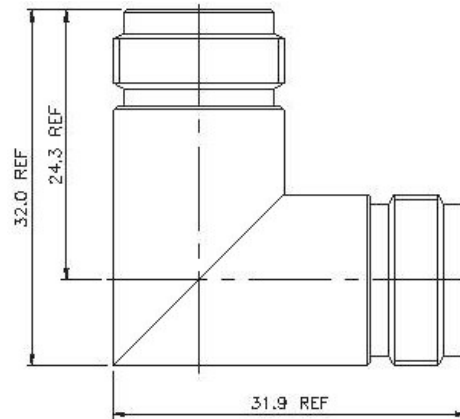

N Series

RIGHT ANGLE ADAPTOR

PLUG TO JACK-RIGHT ANGLE

P/N	Cable Group	Impedance
110-R010	N/A	50

N Series

RIGHT ANGLE ADAPTOR

RIGHT ANGLE PLUG TO PLUG

P/N	Cable Group	Impedance
110-R020	N/A	50

RIGHT ANGLE JACK TO JACK

P/N	Cable Group	Impedance
110-R030	N/A	50