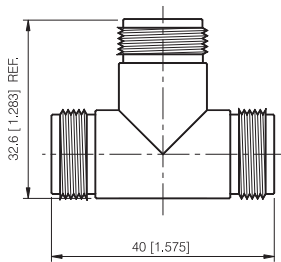

N Series

TEE ADAPTOR

JACK TO PLUG TO JACK "T" ADAPTOR

P/N	Cable Group	Impedance
110-T010	N/A	50

JACK TO JACK TO JACK "T" ADAPTOR

P/N	Cable Group	Impedance
110-T020	N/A	50