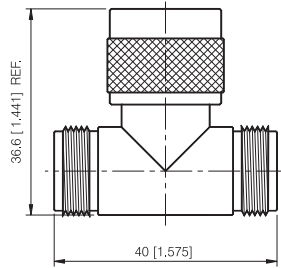

N Series

TEE ADAPTOR

JACK TO PLUG TO JACK "T" ADAPTOR

P/N	Cable Group	Impedance
110-T010	N/A	50

JACK TO JACK TO JACK "T" ADAPTOR

P/N	Cable Group	Impedance
110-T020	N/A	50