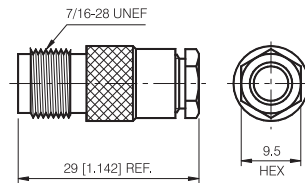

TNC Series

CLAMP TERMINATIONS FOR FLEXIBLE CABLE

STRAIGHT CLAMP PLUG

P/N	Cable Group	Impedance
112-M210	01	50
112-M211	02	50
112-M212	09	50

RIGHT ANGLE CLAMP PLUG

P/N	Cable Group	Impedance
112-M220	01	50
112-M221	02	50

STRAIGHT CLAMP PLUG

P/N	Cable Group	Impedance
112-M230	13	50

TNC Series

CLAMP TERMINATIONS FOR FLEXIBLE CABLE

STRAIGHT CLAMP JACK

P/N	Cable Group	Impedance
112-F210	01	50
112-F211	02	50
112-F212	09	50

PANEL CLAMP JACK RECEPTACLE- 4 HOLE SQUARE FLANGE