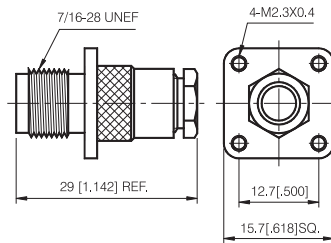

STRAIGHT CLAMP PLUG

P/N	Cable Group	Impedance
112-M230	13	50

TNC Series

CLAMP TERMINATIONS FOR FLEXIBLE CABLE

STRAIGHT CLAMP JACK

P/N	Cable Group	Impedance
112-F210	01	50
112-F211	02	50
112-F212	09	50

PANEL CLAMP JACK RECEPTACLE- 4 HOLE SQUARE FLANGE