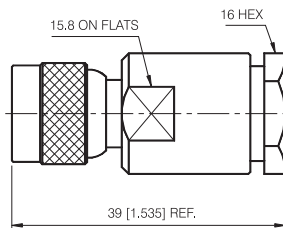

TNC Series

CLAMP TERMINATIONS FOR FLEXIBLE CABLE

STRAIGHT CLAMP PLUG

P/N	Cable Group	Impedance
112-M210	01	50
112-M211	02	50
112-M212	09	50

RIGHT ANGLE CLAMP PLUG

P/N	Cable Group	Impedance
112-M220	01	50
112-M221	02	50

STRAIGHT CLAMP PLUG

P/N	Cable Group	Impedance
112-M230	13	50

TNC Series

CLAMP TERMINATIONS FOR FLEXIBLE CABLE

STRAIGHT CLAMP JACK

P/N	Cable Group	Impedance
112-F210	01	50
112-F211	02	50
112-F212	09	50

PANEL CLAMP JACK RECEPTACLE- 4 HOLE SQUARE FLANGE