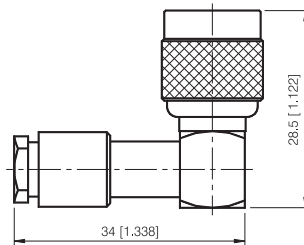

TNC Series

CLAMP TERMINATIONS FOR FLEXIBLE CABLE

STRAIGHT CLAMP PLUG

P/N	Cable Group	Impedance
112-M210	01	50
112-M211	02	50
112-M212	09	50

RIGHT ANGLE CLAMP PLUG

P/N	Cable Group	Impedance
112-M220	01	50
112-M221	02	50

STRAIGHT CLAMP PLUG

P/N	Cable Group	Impedance
112-M230	13	50

TNC Series

CLAMP TERMINATIONS FOR FLEXIBLE CABLE

STRAIGHT CLAMP JACK

P/N	Cable Group	Impedance
112-F210	01	50
112-F211	02	50
112-F212	09	50

PANEL CLAMP JACK RECEPTACLE- 4 HOLE SQUARE FLANGE