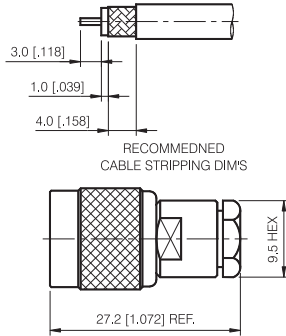

TNC Series

CLAMP TERMINATIONS FOR FLEXIBLE CABLE

STRAIGHT CLAMP PLUG

P/N	Cable Group	Impedance
112-M210	01	50
112-M211	02	50
112-M212	09	50

RIGHT ANGLE CLAMP PLUG

P/N	Cable Group	Impedance
112-M220	01	50
112-M221	02	50

STRAIGHT CLAMP PLUG

P/N	Cable Group	Impedance
112-M230	13	50

TNC Series

CLAMP TERMINATIONS FOR FLEXIBLE CABLE

STRAIGHT CLAMP JACK

P/N	Cable Group	Impedance
112-F210	01	50
112-F211	02	50
112-F212	09	50

PANEL CLAMP JACK RECEPTACLE- 4 HOLE SQUARE FLANGE