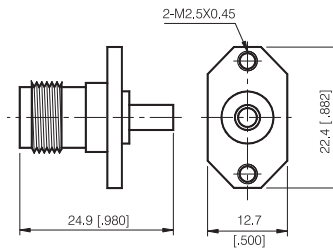

TNC Series

PANEL MOUNT RECEPTACLES

PANEL MOUNT PLUG RECEPTACLE- 4 HOLE SQUARE FLANGE

P/N	Cable Group	Impedance
112-F310	N/A	50

PANEL MOUNT JACK RECEPTACLE- 4 HOLE SQUARE FLANGE-SOLDER POT CONTACT

P/N	Cable Group	Impedance
112-F320	N/A	50

PANEL MOUNT JACK RECEPTACLE- 2 HOLE SQUARE FLANGE

P/N	Cable Group	Impedance
112-F331	28	50