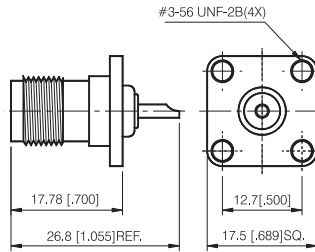

TNC Series

PANEL MOUNT RECEPTACLES

PANEL MOUNT PLUG RECEPTACLE- 4 HOLE SQUARE FLANGE

P/N	Cable Group	Impedance
112-F310	N/A	50

PANEL MOUNT JACK RECEPTACLE- 4 HOLE SQUARE FLANGE-SOLDER POT CONTACT

P/N	Cable Group	Impedance
112-F320	N/A	50

PANEL MOUNT JACK RECEPTACLE- 2 HOLE SQUARE FLANGE

P/N	Cable Group	Impedance
112-F331	28	50