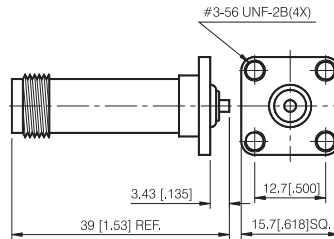

TNC Series

PANEL MOUNT RECEPTACLES

PANEL MOUNT PLUG RECEPTACLE- 4 HOLE SQUARE FLANGE

P/N	Cable Group	Impedance
112-F310	N/A	50

PANEL MOUNT JACK RECEPTACLE- 4 HOLE SQUARE FLANGE-SOLDER POT CONTACT

P/N	Cable Group	Impedance
112-F320	N/A	50

PANEL MOUNT JACK RECEPTACLE- 2 HOLE SQUARE FLANGE

P/N	Cable Group	Impedance
112-F331	28	50