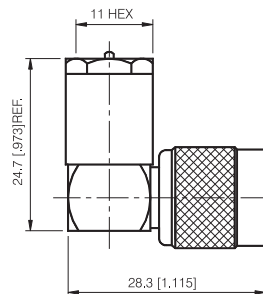

TNC Series

IN-SERIES ADAPTOR

TNC PLUG TO F PLUG ADAPTOR

P/N	Cable Group	Impedance
112-A050	N/A	N/A

TNC PLUG TO RCA PLUG ADAPTOR

P/N	Cable Group	Impedance
112-A070	N/A	N/A

TNC PLUG TO FME PLUG ADAPTOR

P/N	Cable Group	Impedance
112-A210	N/A	50

TNC PLUG TO FME PLUG ADAPTOR- RIGHT ANGLE

P/N	Cable Group	Impedance
112-A211	N/A	50

TNC Series

IN-SERIES ADAPTOR

TNC JACK TO TNC JACK ADAPTOR

P/N	Cable Group	Impedance
112-A390	N/A	50

TNC BULKHEAD JACK TO TNC JACK ADAPTOR