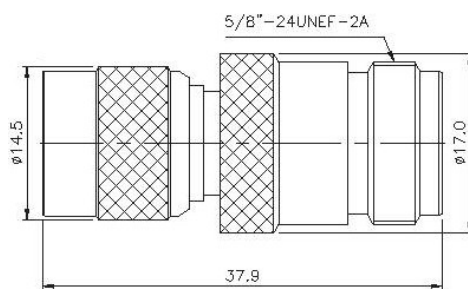

TNC PLUG TO N JACK

P/N	Cable Group	Impedance
112-A420