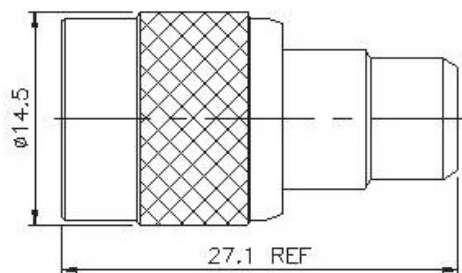

TNC PLUG TO RCA JACK

P/N	Cable Group	Impedance
112-A430