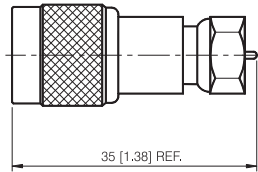

TNC Series

IN-SERIES ADAPTOR

TNC PLUG TO F PLUG ADAPTOR

P/N	Cable Group	Impedance
112-A050	N/A	N/A