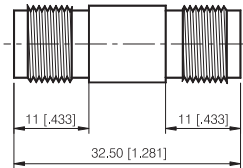

TNC Series

IN-SERIES ADAPTOR

TNC PLUG TO F PLUG ADAPTOR

P/N	Cable Group	Impedance
112-A050	N/A	N/A

TNC PLUG TO RCA PLUG ADAPTOR

P/N	Cable Group	Impedance
112-A070	N/A	N/A

TNC PLUG TO FME PLUG ADAPTOR

P/N	Cable Group	Impedance
112-A210	N/A	50

TNC PLUG TO FME PLUG ADAPTOR- RIGHT ANGLE

P/N	Cable Group	Impedance
112-A211	N/A	50

TNC Series

IN-SERIES ADAPTOR

TNC JACK TO TNC JACK ADAPTOR

P/N	Cable Group	Impedance
112-A390	N/A	50

TNC BULKHEAD JACK TO TNC JACK ADAPTOR