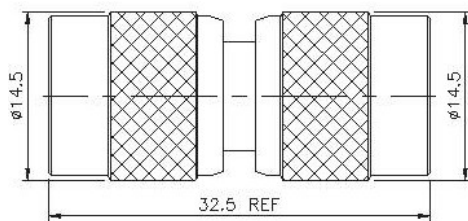

P/N	Cable Group	Impedance
112-A391	N/A	50

TNC JACK TO RCA PLUG ADAPTOR

P/N	Cable Group	Impedance
112-A440	N/A	50

TNC JACK TO FME JACK ADAPTOR

P/N	Cable Group	Impedance
112-A530	N/A	50

TNC

TNC Series

IN-SERIES ADAPTOR