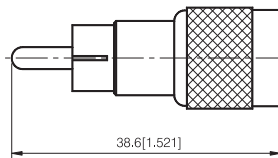

TNC Series

IN-SERIES ADAPTOR

TNC PLUG TO F PLUG ADAPTOR

P/N	Cable Group	Impedance
112-A050	N/A	N/A

TNC PLUG TO RCA PLUG ADAPTOR

P/N	Cable Group	Impedance
112-A070	N/A	N/A

TNC PLUG TO FME PLUG ADAPTOR

P/N	Cable Group	Impedance
112-A210	N/A	50

TNC PLUG TO FME PLUG ADAPTOR- RIGHT ANGLE

P/N	Cable Group	Impedance
112-A211	N/A	50

TNC Series

IN-SERIES ADAPTOR

TNC JACK TO TNC JACK ADAPTOR

P/N	Cable Group	Impedance
112-A390	N/A	50

TNC BULKHEAD JACK TO TNC JACK ADAPTOR