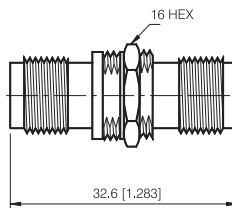

TNC PLUG TO FME PLUG ADAPTOR- RIGHT ANGLE

P/N	Cable Group	Impedance
112-A211	N/A	50

TNC Series

IN-SERIES ADAPTOR

TNC JACK TO TNC JACK ADAPTOR

P/N	Cable Group	Impedance
112-A390	N/A	50

TNC BULKHEAD JACK TO TNC JACK ADAPTOR

P/N	Cable Group	Impedance
112-A391	N/A	50

TNC JACK TO RCA PLUG ADAPTOR

P/N	Cable Group	Impedance
112-A440	N/A	50

TNC JACK TO FME JACK ADAPTOR

P/N	Cable Group	Impedance
112-A530	N/A	50

TNC

TNC Series

IN-SERIES ADAPTOR