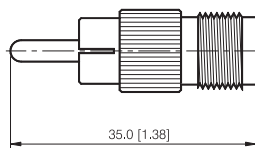

TNC JACK TO RCA PLUG ADAPTOR

P/N	Cable Group	Impedance
112-A440	N/A	50