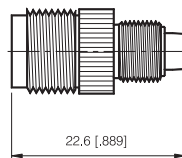

TNC JACK TO FME JACK ADAPTOR

P/N	Cable Group	Impedance
112-A530	N/A	50

TNC