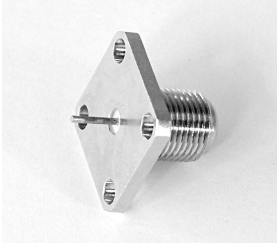

F Series

PANEL MOUNT RECEPTACLES

**PANEL MOUNT JACK RECEPTACLE-
4 HOLE SQUARE FLANGE**

P/N	Cable Group	Impedance
114-F410	N/A	75

**PANEL MOUNT JACK RECEPTACLE-
4 HOLE SQUARE FLANGE-WITH O-RING**

P/N	Cable Group	Impedance
114-F420	N/A	75