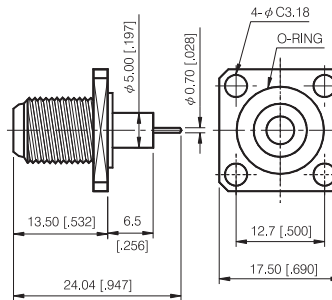

F Series

PANEL MOUNT RECEPTACLES

**PANEL MOUNT JACK RECEPTACLE-
4 HOLE SQUARE FLANGE**

P/N	Cable Group	Impedance
114-F410	N/A	75

**PANEL MOUNT JACK RECEPTACLE-
4 HOLE SQUARE FLANGE-WITH O-RING**

P/N	Cable Group	Impedance
114-F420	N/A	75