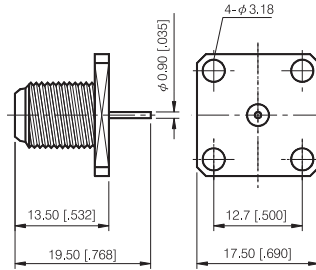

F Series

PANEL MOUNT RECEPTACLES

**PANEL MOUNT JACK RECEPTACLE-
4 HOLE SQUARE FLANGE**

P/N	Cable Group	Impedance
114-F410	N/A	75

**PANEL MOUNT JACK RECEPTACLE-
4 HOLE SQUARE FLANGE-WITH O-RING**

P/N	Cable Group	Impedance
114-F420	N/A	75