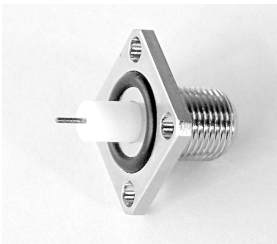

F Series

PANEL MOUNT RECEPTACLES

**PANEL MOUNT JACK RECEPTACLE-
4 HOLE SQUARE FLANGE**

P/N	Cable Group	Impedance
114-F410	N/A	75

**PANEL MOUNT JACK RECEPTACLE-
4 HOLE SQUARE FLANGE-WITH O-RING**

P/N	Cable Group	Impedance
114-F420	N/A	75