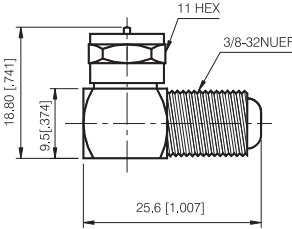

F Series

RIGHT ANGLE RECEPTACLE

PLUG TO JACK

P/N	Cable Group	Impedance
114-R010	N/A	75