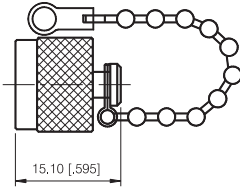

### CAP WITH CHAIN FOR JACK

P/N	Cable Group	Impedance
114-M930	N/A	N/A