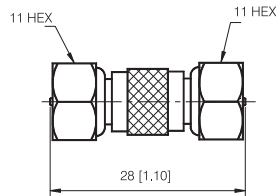

### F PLUG TO F PLUG ADAPTOR

P/N	Cable Group	Impedance
114-A010	N/A	75