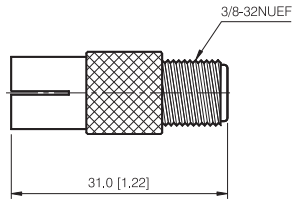

F Series

IN-SERIES ADAPTOR

PAL JACK TO F JACK ADAPTOR

P/N	Cable Group	Impedance
114-A510	N/A	75