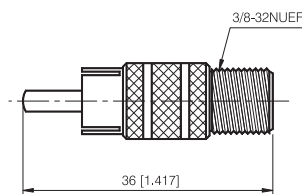

RCA PLUG TO F JACK ADAPTOR

P/N	Cable Group	Impedance
114-A370	N/A	75