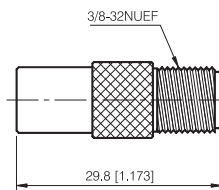

PAL PLUG TO F JACK ADAPTOR

P/N	Cable Group	Impedance
114-A360	N/A	75