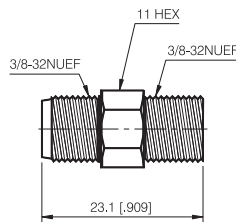

### F PLUG TO F PLUG ADAPTOR

P/N	Cable Group	Impedance
114-A010	N/A	75