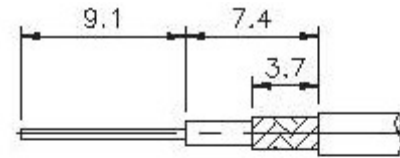

F Series

TWIST-ON ATTACHMENTS FOR FLEXIBLE CABLE

PLUG TWIST ON

P/N	Cable Group	Impedance
114-M220	05	75
	41	75
	43	75
	47	75

PLUG TWIST ON

P/N	Cable Group	Impedance
114-M221	47	75

RECOMMENDED
CABLE STRIPPING DIM'S

PLUG TWIST ON

P/N	Cable Group	Impedance
114-M222	05	75
	41	75

F Series

TWIST-ON ATTACHMENTS FOR FLEXIBLE CABLE

RECOMMENDED
CABLE STRIPPING DIM'S

PLUG QUICK TWIST ON

P/N	Cable Group	Impedance
114-M223	05	75
	41	75