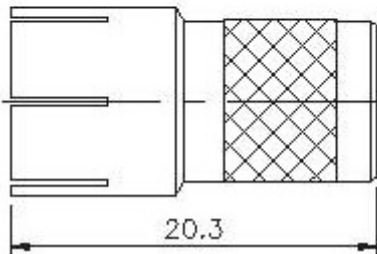

F Series

TWIST-ON ATTACHMENTS FOR FLEXIBLE CABLE

PLUG TWIST ON

P/N	Cable Group	Impedance
114-M220	05	75
	41	75
	43	75
	47	75

PLUG TWIST ON

P/N	Cable Group	Impedance
114-M221	47	75

RECOMMENDED
CABLE STRIPPING DIM'S

PLUG TWIST ON

P/N	Cable Group	Impedance
114-M222	05	75
	41	75

F Series

TWIST-ON ATTACHMENTS FOR FLEXIBLE CABLE

RECOMMENDED
CABLE STRIPPING DIM'S

PLUG QUICK TWIST ON

P/N	Cable Group	Impedance
114-M223	05	75
	41	75