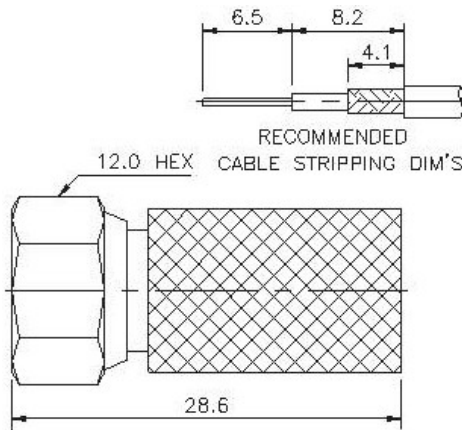

F Series

TWIST-ON ATTACHMENTS FOR FLEXIBLE CABLE

PLUG TWIST ON

P/N	Cable Group	Impedance
114-M220	05	75
	41	75
	43	75
	47	75

PLUG TWIST ON

P/N	Cable Group	Impedance
114-M221	47	75

RECOMMENDED
CABLE STRIPPING DIM'S

PLUG TWIST ON

P/N	Cable Group	Impedance
114-M222	05	75
	41	75

F Series

TWIST-ON ATTACHMENTS FOR FLEXIBLE CABLE

RECOMMENDED
CABLE STRIPPING DIM'S

PLUG QUICK TWIST ON

P/N	Cable Group	Impedance
114-M223	05	75
	41	75