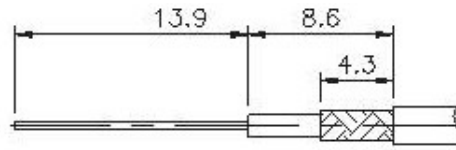

F Series

TWIST-ON ATTACHMENTS FOR FLEXIBLE CABLE

PLUG TWIST ON

P/N	Cable Group	Impedance
114-M220	05	75
	41	75
	43	75
	47	75

PLUG TWIST ON

P/N	Cable Group	Impedance
114-M221	47	75

RECOMMENDED
CABLE STRIPPING DIM'S

PLUG TWIST ON

P/N	Cable Group	Impedance
114-M222	05	75
	41	75

F Series

TWIST-ON ATTACHMENTS FOR FLEXIBLE CABLE

RECOMMENDED
CABLE STRIPPING DIM'S

PLUG QUICK TWIST ON

P/N	Cable Group	Impedance
114-M223	05	75
	41	75