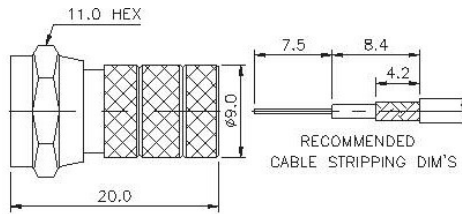

F Series

TWIST-ON ATTACHMENTS FOR FLEXIBLE CABLE

PLUG TWIST ON

P/N	Cable Group	Impedance
114-M220	05	75
	41	75
	43	75
	47	75

PLUG TWIST ON

P/N	Cable Group	Impedance
114-M221	47	75

RECOMMENDED
CABLE STRIPPING DIM'S

PLUG TWIST ON

P/N	Cable Group	Impedance
114-M222	05	75
	41	75

F Series

TWIST-ON ATTACHMENTS FOR FLEXIBLE CABLE

RECOMMENDED
CABLE STRIPPING DIM'S

PLUG QUICK TWIST ON

P/N	Cable Group	Impedance
114-M223	05	75
	41	75