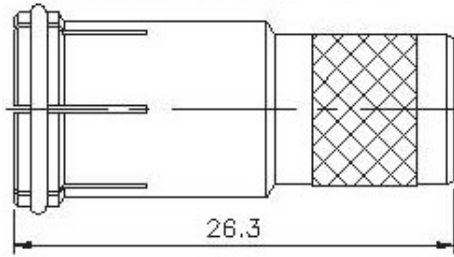

PLUG TWIST ON

P/N	Cable Group	Impedance
114-M222	05	75
	41	75

F Series

TWIST-ON ATTACHMENTS FOR FLEXIBLE CABLE

RECOMMENDED
CABLE STRIPPING DIM'S

PLUG QUICK TWIST ON

P/N	Cable Group	Impedance
114-M223	05	75
	41	75