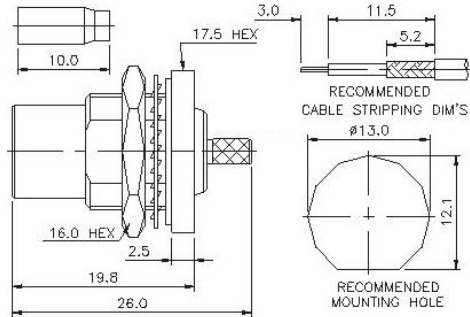

FME Series

CRIMP ATTACHMENTS FOR FLEXIBLE CABLE

STRAIGHT CRIMP PLUG

P/N	Cable Group	Impedance
119-M010	01	50
119-M011	02	50
119-M012	09	50

STRAIGHT CRIMP JACK

P/N	Cable Group	Impedance
119-F010	01	50
119-F011	02	50
119-F012	09	50

FME Series

CRIMP ATTACHMENTS FOR FLEXIBLE CABLE

FME PLUG BULKHEAD CRIMP

P/N	Cable Group	Impedance
119-M110	09	50

FME PLUG BULKHEAD CRIMP

P/N	Cable Group	Impedance
119-M120	09	50
	34	50