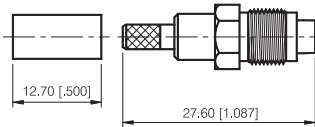

FME Series

CRIMP ATTACHMENTS FOR FLEXIBLE CABLE

STRAIGHT CRIMP PLUG

P/N	Cable Group	Impedance
119-M010	01	50
119-M011	02	50
119-M012	09	50

STRAIGHT CRIMP JACK

P/N	Cable Group	Impedance
119-F010	01	50
119-F011	02	50
119-F012	09	50

FME Series

CRIMP ATTACHMENTS FOR FLEXIBLE CABLE

FME PLUG BULKHEAD CRIMP

P/N	Cable Group	Impedance
119-M110	09	50

FME PLUG BULKHEAD CRIMP

P/N	Cable Group	Impedance
119-M120	09	50
	34	50