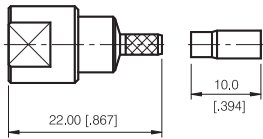

FME Series

CRIMP ATTACHMENTS FOR FLEXIBLE CABLE

STRAIGHT CRIMP PLUG

P/N	Cable Group	Impedance
119-M010	01	50
119-M011	02	50
119-M012	09	50

STRAIGHT CRIMP JACK

P/N	Cable Group	Impedance
119-F010	01	50
119-F011	02	50
119-F012	09	50