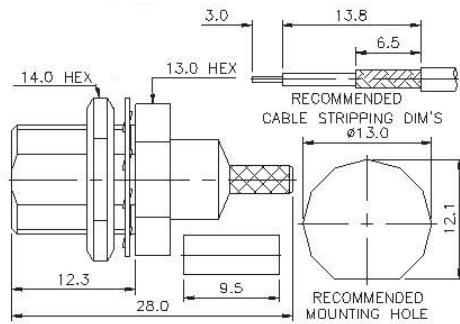

FME Series

CRIMP ATTACHMENTS FOR FLEXIBLE CABLE

STRAIGHT CRIMP PLUG

P/N	Cable Group	Impedance
119-M010	01	50
119-M011	02	50
119-M012	09	50

STRAIGHT CRIMP JACK

P/N	Cable Group	Impedance
119-F010	01	50
119-F011	02	50
119-F012	09	50

FME Series

CRIMP ATTACHMENTS FOR FLEXIBLE CABLE

FME PLUG BULKHEAD CRIMP

P/N	Cable Group	Impedance
119-M110	09	50

FME PLUG BULKHEAD CRIMP

P/N	Cable Group	Impedance
119-M120	09	50
	34	50