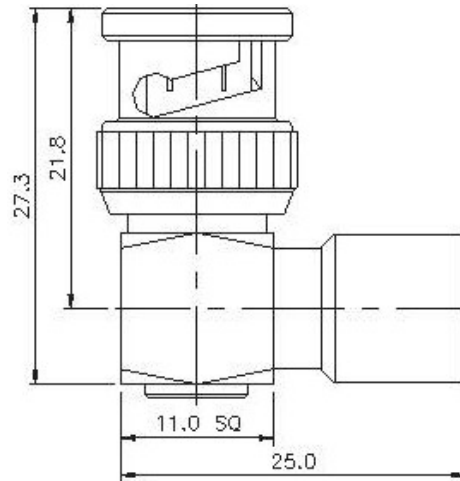

P/N	Cable Group	Impedance
119-A322	N/A	50

FME JACK TO SMA JACK ADAPTOR

P/N	Cable Group	Impedance
119-A325	N/A	75

FME Series

IN-SERIES ADAPTOR

RIGHT ANGLE FME PLUG TO BNC PLUG

P/N	Cable Group	Impedance
119-R330		