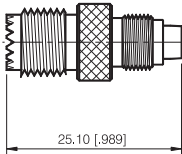

FME JACK TO MINI-UHF PLUG ADAPTOR

P/N	Cable Group	Impedance
119-A317	N/A	75

FME Series

IN-SERIES ADAPTOR

FME JACK TO BNC PLUG ADAPTOR

P/N	Cable Group	Impedance
119-A319	N/A	50

FME JACK TO MINI-UHF JACK ADAPTOR

P/N	Cable Group	Impedance
119-A322	N/A	50

FME JACK TO SMA JACK ADAPTOR

P/N	Cable Group	Impedance
119-A325	N/A	75

FME Series

IN-SERIES ADAPTOR

RIGHT ANGLE FME PLUG TO BNC PLUG

P/N	Cable Group	Impedance
119-R330		