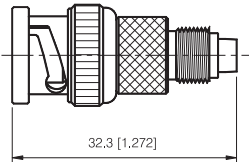

FME Series

IN-SERIES ADAPTOR

FME JACK TO BNC PLUG ADAPTOR

P/N	Cable Group	Impedance
119-A319	N/A	50