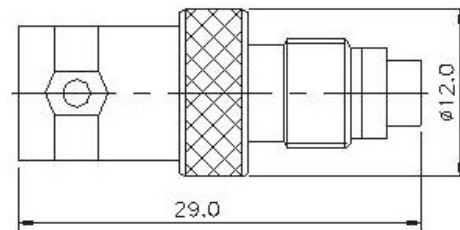

P/N	Cable Group	Impedance
119-A322	N/A	50

FME JACK TO SMA JACK ADAPTOR

P/N	Cable Group	Impedance
119-A325	N/A	75

FME Series

IN-SERIES ADAPTOR

RIGHT ANGLE FME PLUG TO BNC PLUG

P/N	Cable Group	Impedance
119-R330		