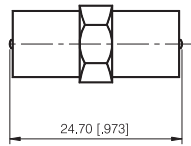

FME Series

IN-SERIES ADAPTOR

FME PLUG TO FME PLUG ADAPTOR

P/N	Cable Group	Impedance
119-A010	N/A	50