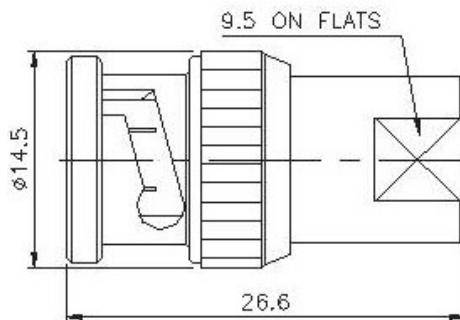

FME PLUG TO BNC PLUG

P/N	Cable Group	Impedance
119-A335