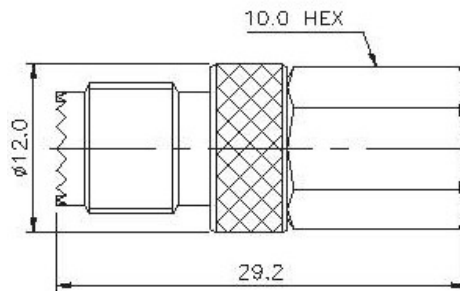

FME PLUG TO MINI UHF JACK

P/N	Cable Group	Impedance
119-A330