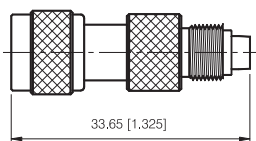

FME Series

IN-SERIES ADAPTOR

FME PLUG TO FME PLUG ADAPTOR

P/N	Cable Group	Impedance
119-A010	N/A	50

FME PLUG TO N PLUG ADAPTOR

P/N	Cable Group	Impedance
119-A301	N/A	50

FME PLUG TO BNC JACK ADAPTOR

P/N	Cable Group	Impedance
119-A316	N/A	75