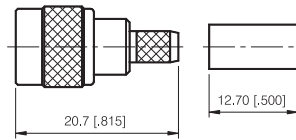

Mini UHF Series

CRIMP ATTACHMENTS FOR FLEXIBLE CABLE

STRAIGHT CRIMP PLUG-CAPTIVE CONTACT

P/N	Cable Group	Impedance
106-M010	01	50
106-M011	02	50
106-M012	09	50

STRAIGHT CRIMP PLUG

P/N	Cable Group	Impedance
106-M020	01	50
106-M021	02	50
106-M022	09	50

PUSH-ON CRIMP PLUG

P/N	Cable Group	Impedance
106-M030	01	50
106-M031	02	50
106-M032	09	50

RIGHT ANGLE CRIMP PLUG

P/N	Cable Group	Impedance
106-M040	01	50
106-M041	02	50
106-M042	09	50

Mini UHF Series

CRIMP ATTACHMENTS FOR FLEXIBLE CABLE