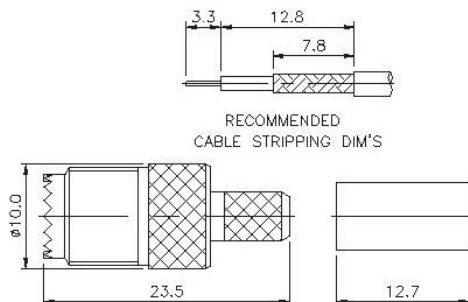

Mini UHF Series

CRIMP ATTACHMENTS FOR FLEXIBLE CABLE

STRAIGHT CRIMP PLUG-CAPTIVE CONTACT

P/N	Cable Group	Impedance
106-M010	01	50
106-M011	02	50
106-M012	09	50

STRAIGHT CRIMP PLUG

P/N	Cable Group	Impedance
106-M020	01	50
106-M021	02	50
106-M022	09	50

PUSH-ON CRIMP PLUG

P/N	Cable Group	Impedance
106-M030	01	50
106-M031	02	50
106-M032	09	50

RIGHT ANGLE CRIMP PLUG

P/N	Cable Group	Impedance
106-M040	01	50
106-M041	02	50
106-M042	09	50

Mini UHF Series

CRIMP ATTACHMENTS FOR FLEXIBLE CABLE

STRAIGHT CRIMP JACK

P/N	Cable Group	Impedance
106-F030	01	50
106-F031	02	50
106-F032	09	50

Mini UHF Series

CRIMP ATTACHMENTS FOR FLEXIBLE CABLE

MINI UHF JACK CRIMP

P/N	Cable Group	Impedance
106-F033	01	50
	09	50

RIGHT ANGLE MINI UHF JACK BULKHEAD CRIMP

P/N	Cable Group	Impedance
106-F050	09	50