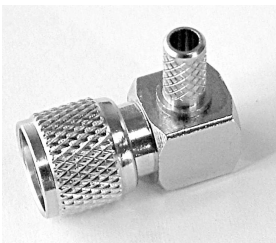

Mini UHF Series

CRIMP ATTACHMENTS FOR FLEXIBLE CABLE

STRAIGHT CRIMP PLUG-CAPTIVE CONTACT

P/N	Cable Group	Impedance
106-M010	01	50
106-M011	02	50
106-M012	09	50

STRAIGHT CRIMP PLUG

P/N	Cable Group	Impedance
106-M020	01	50
106-M021	02	50
106-M022	09	50

PUSH-ON CRIMP PLUG

P/N	Cable Group	Impedance
106-M030	01	50
106-M031	02	50
106-M032	09	50

RIGHT ANGLE CRIMP PLUG

P/N	Cable Group	Impedance
106-M040	01	50
106-M041	02	50
106-M042	09	50

Mini UHF Series

CRIMP ATTACHMENTS FOR FLEXIBLE CABLE

STRAIGHT CRIMP JACK

P/N	Cable Group	Impedance
106-F030	01	50
106-F031	02	50
106-F032	09	50

Mini UHF Series

CRIMP ATTACHMENTS FOR FLEXIBLE CABLE

MINI UHF JACK CRIMP

P/N	Cable Group	Impedance
106-F033	01	50
	09	50

RIGHT ANGLE MINI UHF JACK BULKHEAD CRIMP

P/N	Cable Group	Impedance
106-F050	09	50