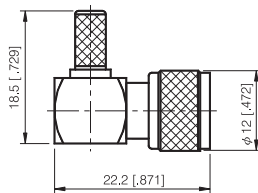

Mini UHF Series

CRIMP ATTACHMENTS FOR FLEXIBLE CABLE

STRAIGHT CRIMP PLUG-CAPTIVE CONTACT

P/N	Cable Group	Impedance
106-M010	01	50
106-M011	02	50
106-M012	09	50

STRAIGHT CRIMP PLUG

P/N	Cable Group	Impedance
106-M020	01	50
106-M021	02	50
106-M022	09	50

PUSH-ON CRIMP PLUG

P/N	Cable Group	Impedance
106-M030	01	50
106-M031	02	50
106-M032	09	50

RIGHT ANGLE CRIMP PLUG

P/N	Cable Group	Impedance
106-M040	01	50
106-M041	02	50
106-M042	09	50

Mini UHF Series

CRIMP ATTACHMENTS FOR FLEXIBLE CABLE

STRAIGHT CRIMP JACK

P/N	Cable Group	Impedance
106-F030	01	50
106-F031	02	50
106-F032	09	50

Mini UHF Series

CRIMP ATTACHMENTS FOR FLEXIBLE CABLE

MINI UHF JACK CRIMP

P/N	Cable Group	Impedance
106-F033	01	50
	09	50