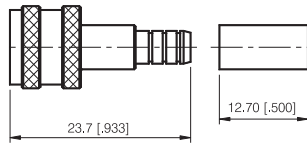

Mini UHF Series

CRIMP ATTACHMENTS FOR FLEXIBLE CABLE

STRAIGHT CRIMP PLUG-CAPTIVE CONTACT

P/N	Cable Group	Impedance
106-M010	01	50
106-M011	02	50
106-M012	09	50

STRAIGHT CRIMP PLUG

P/N	Cable Group	Impedance
106-M020	01	50
106-M021	02	50
106-M022	09	50

PUSH-ON CRIMP PLUG

P/N	Cable Group	Impedance
106-M030	01	50
106-M031	02	50
106-M032	09	50

RIGHT ANGLE CRIMP PLUG

P/N	Cable Group	Impedance
106-M040	01	50
106-M041	02	50
106-M042	09	50

Mini UHF Series

CRIMP ATTACHMENTS FOR FLEXIBLE CABLE