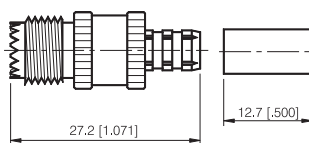

PUSH-ON CRIMP PLUG

P/N	Cable Group	Impedance
106-M030	01	50
106-M031	02	50
106-M032	09	50

RIGHT ANGLE CRIMP PLUG

P/N	Cable Group	Impedance
106-M040	01	50
106-M041	02	50
106-M042	09	50

Mini UHF Series

CRIMP ATTACHMENTS FOR FLEXIBLE CABLE

STRAIGHT CRIMP JACK

P/N	Cable Group	Impedance
106-F030	01	50
106-F031	02	50
106-F032	09	50

Mini UHF Series

CRIMP ATTACHMENTS FOR FLEXIBLE CABLE

MINI UHF JACK CRIMP

P/N	Cable Group	Impedance
106-F033	01	50
	09	50