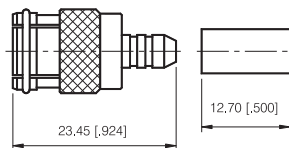

Mini UHF Series

CRIMP ATTACHMENTS FOR FLEXIBLE CABLE

STRAIGHT CRIMP PLUG-CAPTIVE CONTACT

P/N	Cable Group	Impedance
106-M010	01	50
106-M011	02	50
106-M012	09	50

STRAIGHT CRIMP PLUG

P/N	Cable Group	Impedance
106-M020	01	50
106-M021	02	50
106-M022	09	50

PUSH-ON CRIMP PLUG

P/N	Cable Group	Impedance
106-M030	01	50
106-M031	02	50
106-M032	09	50

RIGHT ANGLE CRIMP PLUG

P/N	Cable Group	Impedance
106-M040	01	50
106-M041	02	50
106-M042	09	50

Mini UHF Series

CRIMP ATTACHMENTS FOR FLEXIBLE CABLE