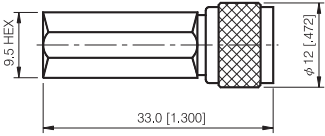

Mini UHF Series

TWIST-ON ATTACHMENT FOR FLEXIBLE CABLE

TWIST-ON PLUG

P/N	Cable Group	Impedance
106-M910	N/A	50