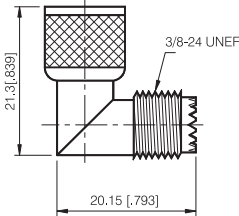

Mini UHF Series

RIGHT ANGLE ADAPTOR

PLUG TO JACK-RIGHT ANGLE

P/N	Cable Group	Impedance
106-R010	N/A	50

PLUG TO JACK-RIGHT ANGLE

P/N	Cable Group	Impedance
106-R020	N/A	50