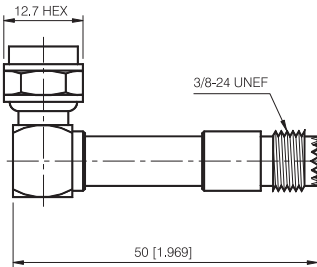

Mini UHF Series

RIGHT ANGLE ADAPTOR

PLUG TO JACK-RIGHT ANGLE

P/N	Cable Group	Impedance
106-R010	N/A	50

PLUG TO JACK-RIGHT ANGLE

P/N	Cable Group	Impedance
106-R020	N/A	50