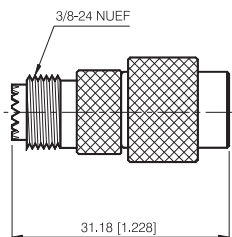

MINI-UHF JACK TO MINI-UHF JACK ADAPTOR

P/N	Cable Group	Impedance
106-A510	N/A	50

MINI-UHF JACK TO BNC PLUG ADAPTOR

P/N	Cable Group	Impedance
106-A600	N/A	50

Mini UHF Series

IN-SERIES ADAPTOR

MINI-UHF JACK TO TNC PLUG ADAPTOR