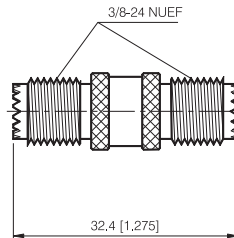

P/N	Cable Group	Impedance
106-A140	N/A	50

Mini UHF Series

IN-SERIES ADAPTOR

MINI-UHF PLUG TO FME PLUG ADAPTOR

P/N	Cable Group	Impedance
106-A270	N/A	50

MINI-UHF PLUG TO FME PLUG ADAPTOR-RIGHT ANGLE

P/N	Cable Group	Impedance
106-A271	N/A	50

MINI-UHF JACK TO MINI-UHF JACK ADAPTOR

P/N	Cable Group	Impedance
106-A510	N/A	50

MINI-UHF JACK TO BNC PLUG ADAPTOR

P/N	Cable Group	Impedance
106-A600	N/A	50

Mini UHF Series

IN-SERIES ADAPTOR

MINI-UHF JACK TO TNC PLUG ADAPTOR