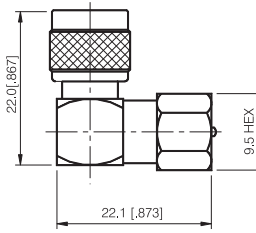

P/N	Cable Group	Impedance
106-A140	N/A	50

Mini UHF Series

IN-SERIES ADAPTOR

MINI-UHF PLUG TO FME PLUG ADAPTOR

P/N	Cable Group	Impedance
106-A270	N/A	50

MINI-UHF PLUG TO FME PLUG ADAPTOR-RIGHT ANGLE

P/N	Cable Group	Impedance
106-A271	N/A	50