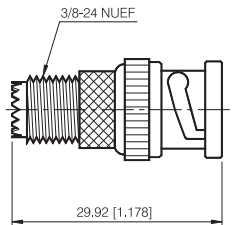

P/N	Cable Group	Impedance
106-A140	N/A	50

Mini UHF Series

IN-SERIES ADAPTOR

MINI-UHF PLUG TO FME PLUG ADAPTOR

P/N	Cable Group	Impedance
106-A270	N/A	50

MINI-UHF PLUG TO FME PLUG ADAPTOR-RIGHT ANGLE

P/N	Cable Group	Impedance
106-A271	N/A	50

MINI-UHF JACK TO MINI-UHF JACK ADAPTOR

P/N	Cable Group	Impedance
106-A510	N/A	50

MINI-UHF JACK TO BNC PLUG ADAPTOR

P/N	Cable Group	Impedance
106-A600	N/A	50

Mini UHF Series

IN-SERIES ADAPTOR

MINI-UHF JACK TO TNC PLUG ADAPTOR