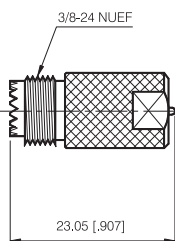

MINI-UHF JACK TO FME PLUG ADAPTOR

P/N	Cable Group	Impedance
106-A760	N/A	50