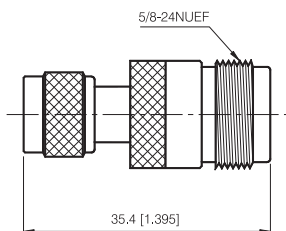

Mini UHF Series

IN-SERIES ADAPTOR

MINI-UHF PLUG TO N JACK ADAPTOR

P/N	Cable Group	Impedance
106-A100	N/A	50

MINI-UHF PLUG TO BNC JACK ADAPTOR

P/N	Cable Group	Impedance
106-A120	N/A	50

MINI-UHF PLUG TO TNC JACK ADAPTOR

P/N	Cable Group	Impedance
106-A140	N/A	50

Mini UHF Series

IN-SERIES ADAPTOR

MINI-UHF PLUG TO FME PLUG ADAPTOR

P/N	Cable Group	Impedance
106-A270	N/A	50

MINI-UHF PLUG TO FME PLUG ADAPTOR-RIGHT ANGLE

P/N	Cable Group	Impedance
106-A271	N/A	50