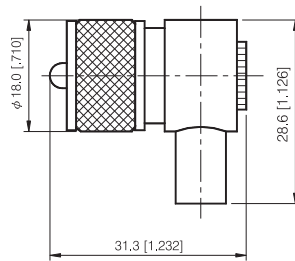

UHF Series

CRIMP ATTACHMENTS FOR FLEXIBLE CABLE

UHF

STRAIGHT CRIMP PLUG-CAPTIVE CONTACT

P/N	Cable Group	Impedance
105-M010	01	50

RIGHT ANGLE PLUG

P/N	Cable Group	Impedance
105-M020	01	50

UHF Series

CRIMP ATTACHMENTS FOR FLEXIBLE CABLE

STRAIGHT CRIMP JACK

P/N	Cable Group	Impedance
105-F020	01	50
105-F021	09	50

UHF Series

CRIMP ATTACHMENTS FOR FLEXIBLE CABLE

UHF PLUG CRIMP

P/N	Cable Group	Impedance
105-M030	01	50
	13	50