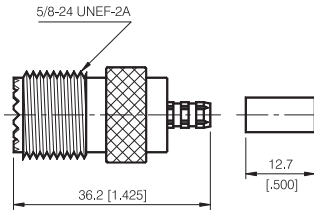

UHF Series

CRIMP ATTACHMENTS FOR FLEXIBLE CABLE

UHF

STRAIGHT CRIMP PLUG-CAPTIVE CONTACT

P/N	Cable Group	Impedance
105-M010	01	50

RIGHT ANGLE PLUG

P/N	Cable Group	Impedance
105-M020	01	50

UHF Series

CRIMP ATTACHMENTS FOR FLEXIBLE CABLE

STRAIGHT CRIMP JACK

P/N	Cable Group	Impedance
105-F020	01	50
105-F021	09	50

UHF Series

CRIMP ATTACHMENTS FOR FLEXIBLE CABLE

UHF PLUG CRIMP

P/N	Cable Group	Impedance
105-M030	01	50
	13	50