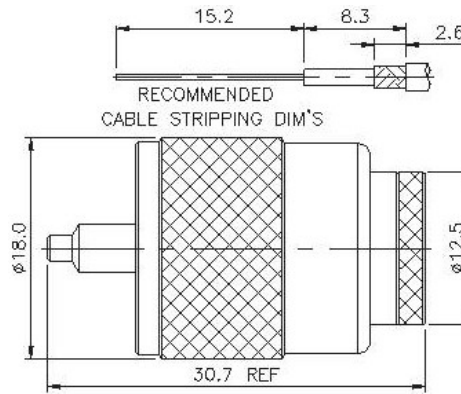

CRIMP ATTACHMENTS FOR FLEXIBLE CABLE

STRAIGHT CRIMP JACK

P/N	Cable Group	Impedance
105-F020	01	50
105-F021	09	50

UHF Series

CRIMP ATTACHMENTS FOR FLEXIBLE CABLE

UHF PLUG CRIMP

P/N	Cable Group	Impedance
105-M030	01	50
	13	50