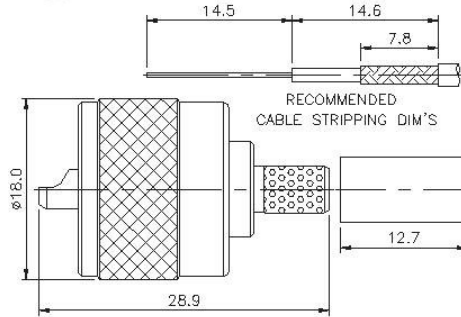

CRIMP ATTACHMENTS FOR FLEXIBLE CABLE

STRAIGHT CRIMP JACK

P/N	Cable Group	Impedance
105-F020	01	50
105-F021	09	50

UHF Series

CRIMP ATTACHMENTS FOR FLEXIBLE CABLE

UHF PLUG CRIMP

P/N	Cable Group	Impedance
105-M030	01	50
	13	50