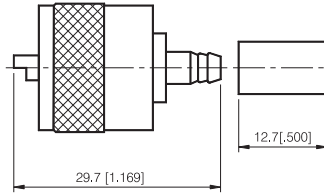

UHF Series

CRIMP ATTACHMENTS FOR FLEXIBLE CABLE

UHF

STRAIGHT CRIMP PLUG-CAPTIVE CONTACT

P/N	Cable Group	Impedance
105-M010	01	50

RIGHT ANGLE PLUG

P/N	Cable Group	Impedance
105-M020	01	50

UHF Series

CRIMP ATTACHMENTS FOR FLEXIBLE CABLE

STRAIGHT CRIMP JACK

P/N	Cable Group	Impedance
105-F020	01	50
105-F021	09	50

UHF Series

CRIMP ATTACHMENTS FOR FLEXIBLE CABLE

UHF PLUG CRIMP

P/N	Cable Group	Impedance
105-M030	01	50
	13	50