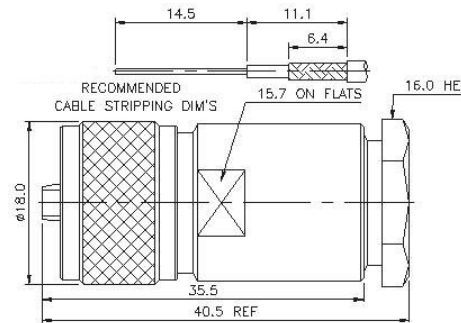

UHF PLUG CLAMP

P/N	Cable Group	Impedance
105-M120	01	50
	13	50