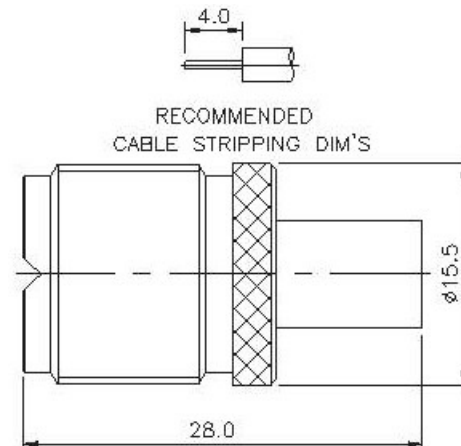

UHF JACK CRIMP

P/N	Cable Group	Impedance
105-F022	01	50