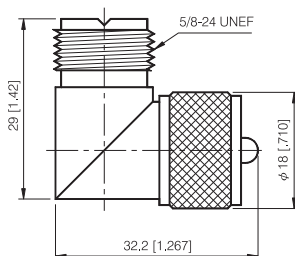

UHF Series

RIGHT ANGLE ADAPTOR

PLUG TO JACK-RIGHT ANGLE

P/N	Cable Group	Impedance
105-R010	N/A	50